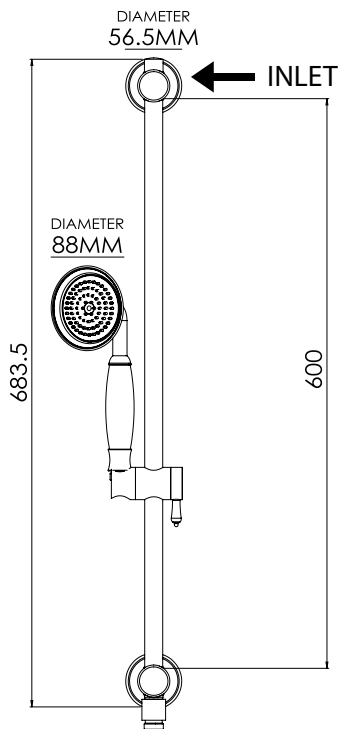

KADO

Kado Era Single Rail Shower with Top Rail Water Inlet Matte Black (4 Star)

4200381

SPECIFICATIONS	
Recommended Use	Domestic, Hotel & Commercial
Colour	Matte Black
Finish	Matte
Material	DR Brass
Recommended Pressure Range	150 - 500 kPa
Maximum Continuous Working Temperature	80 deg C
Suitable for Storage Tank Hot Water	Yes
Suitable for Continuous Flow Hot Water	Yes
Suitable for Gravity Feed Hot Water	No
WARRANTY	
Warranty - Domestic Use	10 Years
Spare Parts & Labour	12 Months
<i>Please refer to Warranty Page for full Terms and Conditions</i>	

Disclaimer: Products in this specification manual must by regulation be installed by licensed and registered trade people. The manufacturer/distributor reserves the right to vary specifications or delete models from their range without prior notification. Dimensions are nominal measurements only. Dimensions and set-outs listed are correct at time of publication however the manufacturer/distributor takes no responsibility for printing errors.