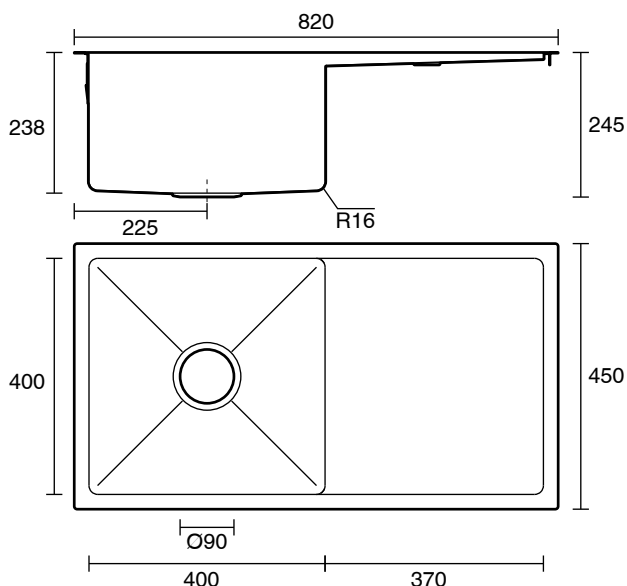

Dimensions are nominal measurements only.

CLEANING RECOMMENDATIONS:

We recommend the use of soapy water or approved cleaners. This product should not be cleaned with abrasive materials. Damage caused by any improper treatment is not covered by the product warranty. Refer to Warranty Conditions

Disclaimer: Products in this specification manual must by regulation be installed by licensed and registered trade people. The manufacturer/distributor reserves the right to vary specifications or delete models from their range without prior notification. Dimensions are nominal measurements only. Dimensions and set-outs listed are correct at time of publication however the manufacturer/distributor takes no responsibility for printing errors.

Published 22/03/2024

To see the complete Memo range go to www.reece.com.au