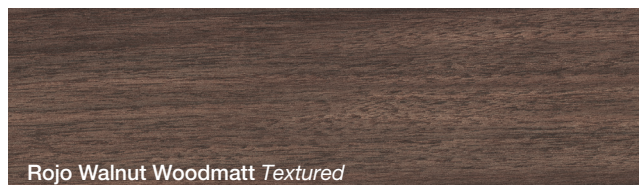

Mirrored Cabinets - Material Colour and Finish Options

CABINET FINISH OPTIONS

TEXTURED WOODGRAIN FINISHES

Mirrored Cabinets - Material Colour and Finish Options

TEXTURED WOODGRAIN FINISHES

SILK AND NATURAL FINISHES

POLYURETHANE FINISH (AVAILABLE ON PLUS MODELS ONLY)