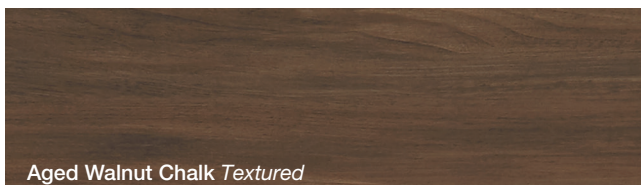

Mirrored Cabinets - Material Colour and Finish Options

CABINET FINISH OPTIONS

TEXTURED WOODGRAIN FINISHES

Mirrored Cabinets - Material Colour and Finish Options

TEXTURED WOODGRAIN FINISHES

SILK AND NATURAL FINISHES

POLYURETHANE FINISH (AVAILABLE ON PLUS MODELS ONLY)