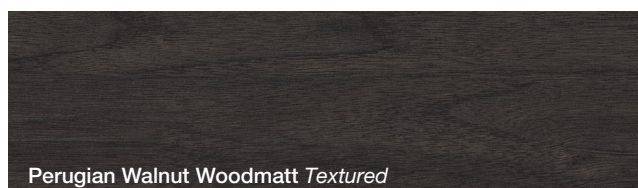

Mirrored Cabinets - Material Colour and Finish Options

CABINET FINISH OPTIONS

TEXTURED WOODGRAIN FINISHES

Mirrored Cabinets - Material Colour and Finish Options

TEXTURED WOODGRAIN FINISHES

SILK AND NATURAL FINISHES

POLYURETHANE FINISH (AVAILABLE ON PLUS MODELS ONLY)