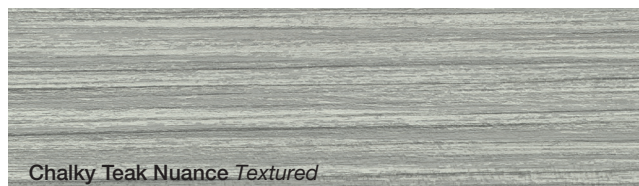

Mirrored Cabinets - Material Colour and Finish Options

CABINET FINISH OPTIONS

TEXTURED WOODGRAIN FINISHES

Mirrored Cabinets - Material Colour and Finish Options

TEXTURED WOODGRAIN FINISHES

SILK AND NATURAL FINISHES

POLYURETHANE FINISH (AVAILABLE ON PLUS MODELS ONLY)