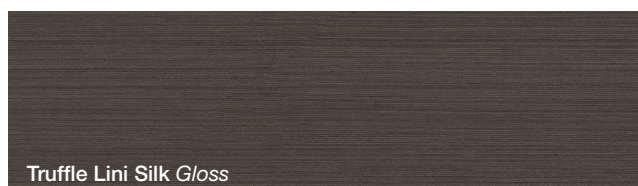

Mirrored Cabinets - Material Colour and Finish Options

CABINET FINISH OPTIONS

TEXTURED WOODGRAIN FINISHES

Mirrored Cabinets - Material Colour and Finish Options

TEXTURED WOODGRAIN FINISHES

SILK AND NATURAL FINISHES

POLYURETHANE FINISH (AVAILABLE ON PLUS MODELS ONLY)