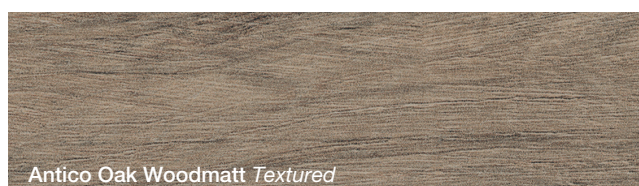

Mirrored Cabinets - Material Colour and Finish Options

CABINET FINISH OPTIONS

TEXTURED WOODGRAIN FINISHES

Mirrored Cabinets - Material Colour and Finish Options

TEXTURED WOODGRAIN FINISHES

SILK AND NATURAL FINISHES

POLYURETHANE FINISH (AVAILABLE ON PLUS MODELS ONLY)