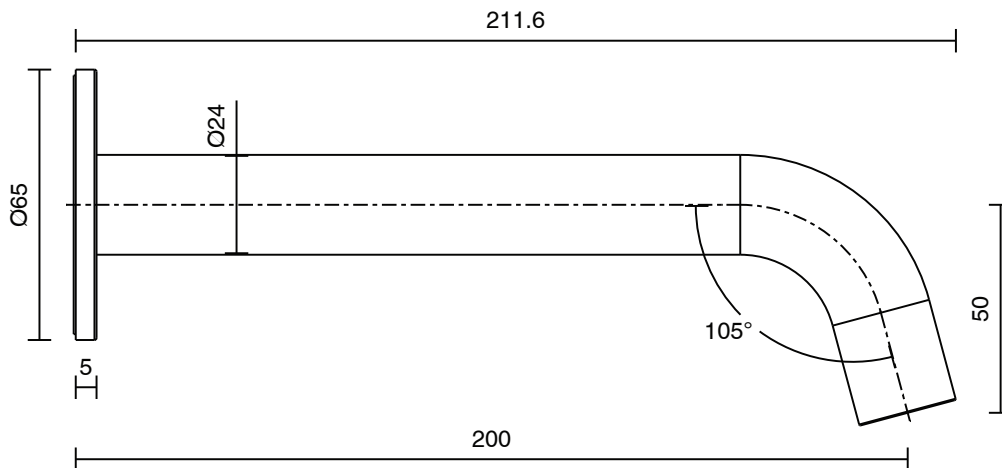

mizu

Mizu Drift MK2 Basin/Bath Outlet 200mm Chrome (5 Star)

2266131

SPECIFICATIONS

Recommended Use	Domestic, Hotel & Commercial
Colour	Chrome
Finish	Polished
Body Material	H62 Brass
Recommended Pressure Range	150 - 500 kPa
Maximum Continuous Working Temperature	65 deg C
Suitable for Storage Tank Hot Water	Yes
Suitable for Continuous Flow Hot Water	Yes
Suitable for Gravity Feed Hot Water	No

WARRANTY

Warranty - Domestic Use	10 Years
Spare Parts & Labour	12 Months

Please refer to Warranty Page for full Terms and Conditions