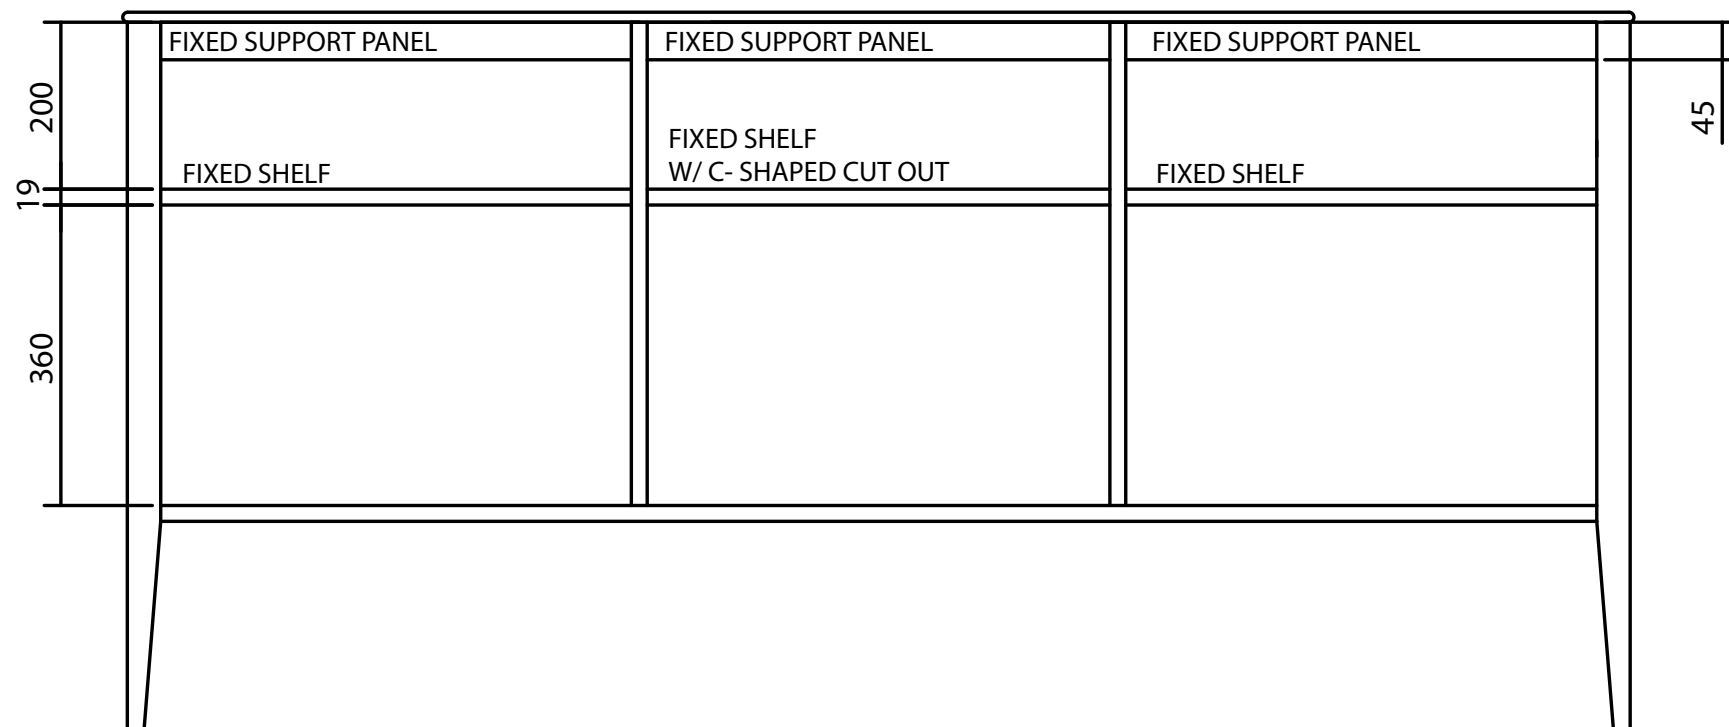

*CORIAN TOP EXTENDS 5MM ON LEFT, RIGHT AND FRONT FOR BULLNOSE EDGE DETAIL

*TOUCH RELEASE DOOR OPENING

**DOOR WITH INTERNAL FIXED SHELF
**NOT SUITABLE FOR WALL TO WALL