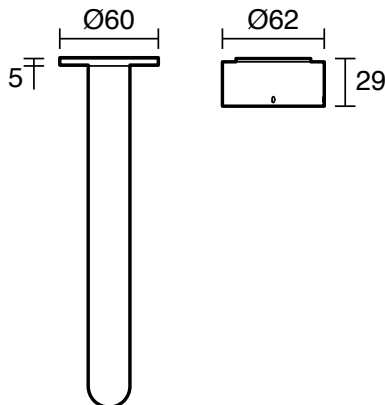

SUSSEX

Sussex Pure Elemental Progressive Bath Mixer System 200mm Chrome

43791

SPECIFICATIONS	
Recommended Use	Residential;Commercial
Colour Finish	Polished Chrome
Primary Material	Brass
Recommended Pressure Range	150 - 500 kPa as per AS3500
Max Continuous Working Temperature (deg C)	65
Min Continuous Working Temperature (deg C)	1
WARRANTY	
Residential Use (Years)	40
Commercial Use (Years)	10
<i>Please refer to Sussex Warranty page for full Terms and Conditions</i>	

Disclaimer: Products in this specification manual must by regulation be installed by licensed and registered trade people. The manufacturer/distributor reserves the right to vary specifications or delete models from their range without prior notification. Dimensions are nominal measurements only. Dimensions and set-outs listed are correct at time of publication however the manufacturer/distributor takes no responsibility for printing errors.