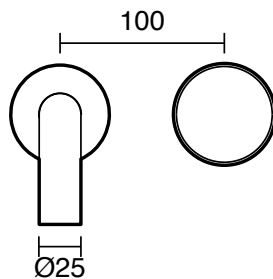

SUSSEX

Sussex Pure Elemental Progressive Bath Mixer System 200mm Chrome

43791

SPECIFICATIONS	
Recommended Use	Residential;Commercial
Colour Finish	Polished Chrome
Primary Material	Brass
Recommended Pressure Range	150 - 500 kPa as per AS3500
Max Continuous Working Temperature (deg C)	65
Min Continuous Working Temperature (deg C)	1
WARRANTY	
Residential Use (Years)	40
Commercial Use (Years)	10
<i>Please refer to Sussex Warranty page for full Terms and Conditions</i>	

Disclaimer: Products in this specification manual must by regulation be installed by licensed and registered trade people. The manufacturer/distributor reserves the right to vary specifications or delete models from their range without prior notification. Dimensions are nominal measurements only. Dimensions and set-outs listed are correct at time of publication however the manufacturer/distributor takes no responsibility for printing errors.