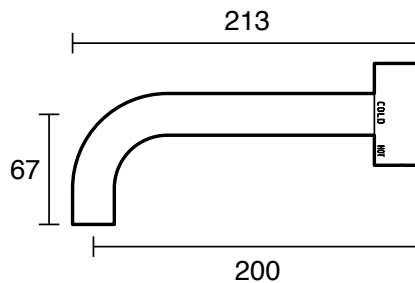

SUSSEX

Sussex Pure Elemental Progressive Bath Mixer System 200mm Chrome

43791

SPECIFICATIONS	
Recommended Use	Residential;Commercial
Colour Finish	Polished Chrome
Primary Material	Brass
Recommended Pressure Range	150 - 500 kPa as per AS3500
Max Continuous Working Temperature (deg C)	65
Min Continuous Working Temperature (deg C)	1
WARRANTY	
Residential Use (Years)	40
Commercial Use (Years)	10
<i>Please refer to Sussex Warranty page for full Terms and Conditions</i>	