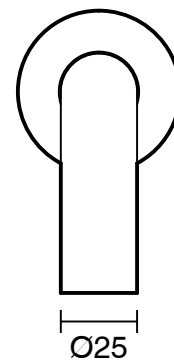

## Sussex Scala 25mm Wall Outlet Curved 160mm LUX PVD Matte Opium Black (6 Star)

2267160

SPECIFICATIONS	
Recommended Use	Residential;Commercial
Colour Finish	Matte Opium Black
Primary Material	DR Brass
Recommended Pressure Range	150 - 500 kPa as per AS3500
Max Continuous Working Temperature (deg C)	65
Min Continuous Working Temperature (deg C)	1
WARRANTY	
Residential Use (Years)	40
Commercial Use (Years)	10
<i>Please refer to Sussex Warranty page for full Terms and Conditions</i>	

Dimensions are nominal measurements only.