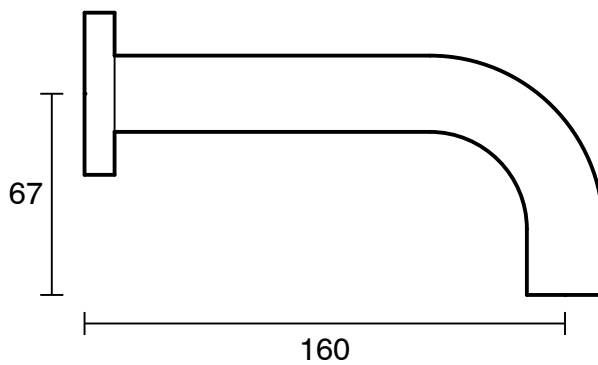

## Sussex Scala 25mm Wall Outlet Curved 160mm LUX PVD Matte Opium Black (6 Star)

2267160

SPECIFICATIONS	
Recommended Use	Residential;Commercial
Colour Finish	Matte Opium Black
Primary Material	DR Brass
Recommended Pressure Range	150 - 500 kPa as per AS3500
Max Continuous Working Temperature (deg C)	65
Min Continuous Working Temperature (deg C)	1
WARRANTY	
Residential Use (Years)	40
Commercial Use (Years)	10
<i>Please refer to Sussex Warranty page for full Terms and Conditions</i>	

Dimensions are nominal measurements only.