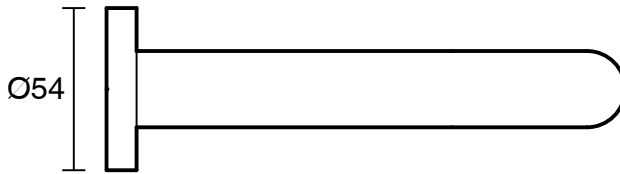

## Sussex Scala 25mm Wall Outlet Curved 160mm LUX PVD Matte Opium Black (6 Star)

2267160

SPECIFICATIONS	
Recommended Use	Residential;Commercial
Colour Finish	Matte Opium Black
Primary Material	DR Brass
Recommended Pressure Range	150 - 500 kPa as per AS3500
Max Continuous Working Temperature (deg C)	65
Min Continuous Working Temperature (deg C)	1
WARRANTY	
Residential Use (Years)	40
Commercial Use (Years)	10
<i>Please refer to Sussex Warranty page for full Terms and Conditions</i>	

Dimensions are nominal measurements only.