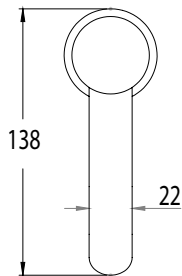

Milli Pure Basin Mixer Curved Spout (5*)

SPECIFICATIONS

Recommended Use	Domestic, Commercial, Hotel
Colour Variations	Chrome, Matte Black, Brushed Nickel, Brushed Gunmetal
Texture Variations	Cirque, Diamond, Linear
Recommended Pressure Range	300 - 500Kpa
Max Continuous Working Pressure	500Kpa
Max Continuous Working Temperature	65 deg. C
Suitable for Storage Tank Hot Water	Yes
Suitable for Continuous Flow Hot Water	Yes
Suitable for Gravity Feed Hot Water	No

WARRANTY

Warranty - Domestic Use	15 Years
Spare Parts Labour	5 Years 1 Year

Dimensions are nominal measurements only.

Disclaimer: Products in this specification manual must by regulation be installed by licensed and registered trade people. The manufacturer/distributor reserves the right to vary specifications or delete models from their range without prior notification. Dimensions are nominal measurements only. Dimensions and set-outs listed are correct at time of publication however the manufacturer/distributor takes no responsibility for printing errors.