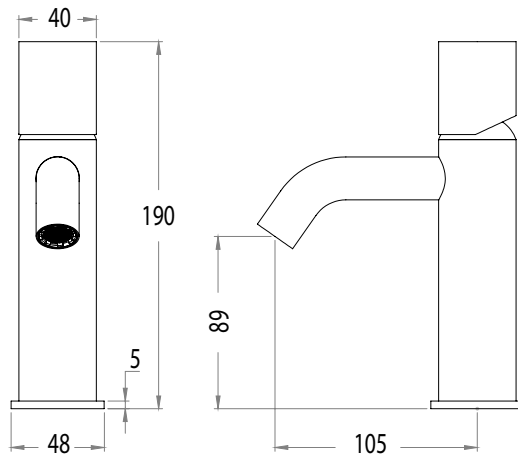

Milli Pure Basin Mixer Curved Spout (5*)

SPECIFICATIONS

Recommended Use	Domestic, Commercial, Hotel
Colour Variations	Chrome, Matte Black, Brushed Nickel, Brushed Gunmetal
Texture Variations	Cirque, Diamond, Linear
Recommended Pressure Range	300 - 500Kpa
Max Continuous Working Pressure	500Kpa
Max Continuous Working Temperature	65 deg. C
Suitable for Storage Tank Hot Water	Yes
Suitable for Continuous Flow Hot Water	Yes
Suitable for Gravity Feed Hot Water	No

WARRANTY

Warranty - Domestic Use	15 Years
Spare Parts Labour	5 Years 1 Year

Dimensions are nominal measurements only.

Disclaimer: Products in this specification manual must by regulation be installed by licensed and registered trade people. The manufacturer/distributor reserves the right to vary specifications or delete models from their range without prior notification. Dimensions are nominal measurements only. Dimensions and set-outs listed are correct at time of publication however the manufacturer/distributor takes no responsibility for printing errors.