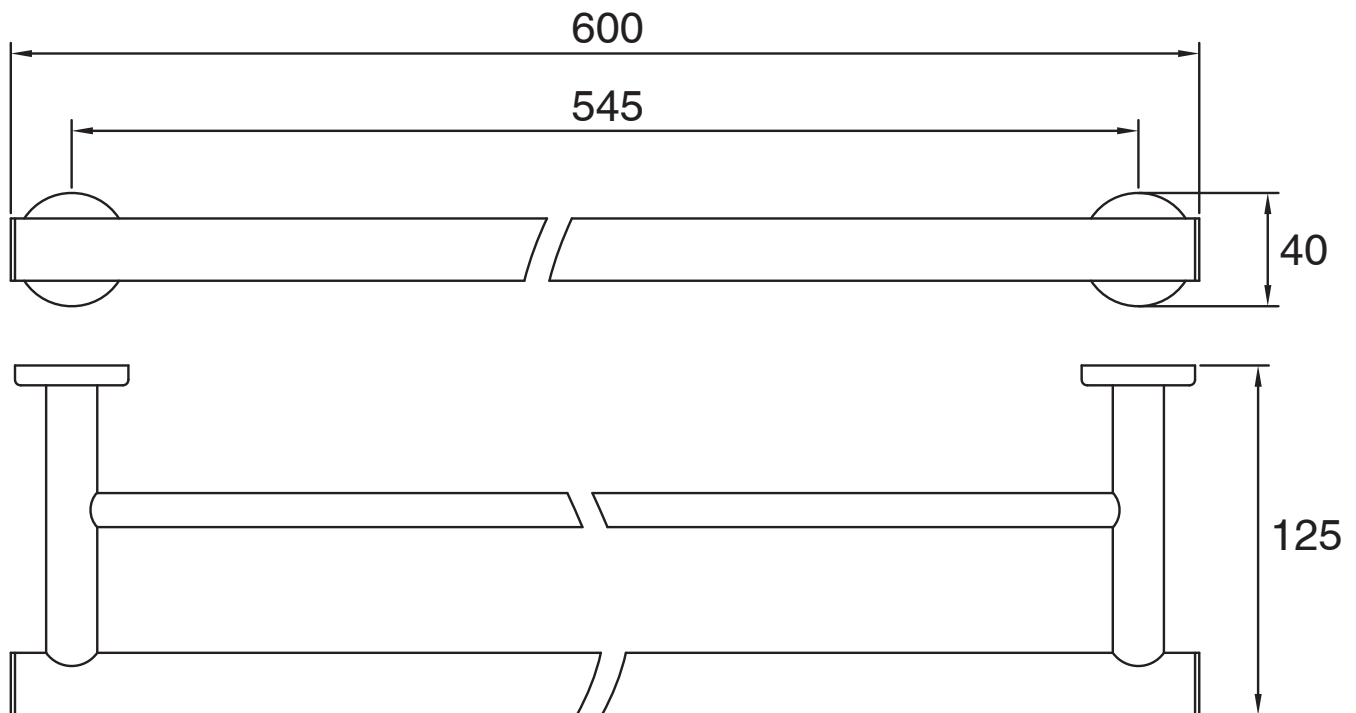

Mizu Drift Double Towel Rail 600mm Brushed Brass

9512565

SPECIFICATIONS

Recommended Use	Domestic, Hotel & Commercial
Colour	Brushed Brass
Material	Brass

WARRANTY

Replacement Only - Domestic Use	10 Years
Parts Replacement Only	12 Months

Please refer to Warranty Page for full Terms and Conditions

Dimensions are nominal measurements only.

CLEANING RECOMMENDATIONS:

We recommend the use of soapy water or approved cleaners. This product should not be cleaned with abrasive materials. Damage caused by any improper treatment is not covered by the product warranty. Refer to Warranty Conditions

Disclaimer: Products in this specification manual must by regulation be installed by licensed and registered trade people. The manufacturer/distributor reserves the right to vary specifications or delete models from their range without prior notification. Dimensions are nominal measurements only. Dimensions and set-outs listed are correct at time of publication however the manufacturer/distributor takes no responsibility for printing errors.

Published 21/03/2024

To see the complete Mizu range go to www.reece.com.au