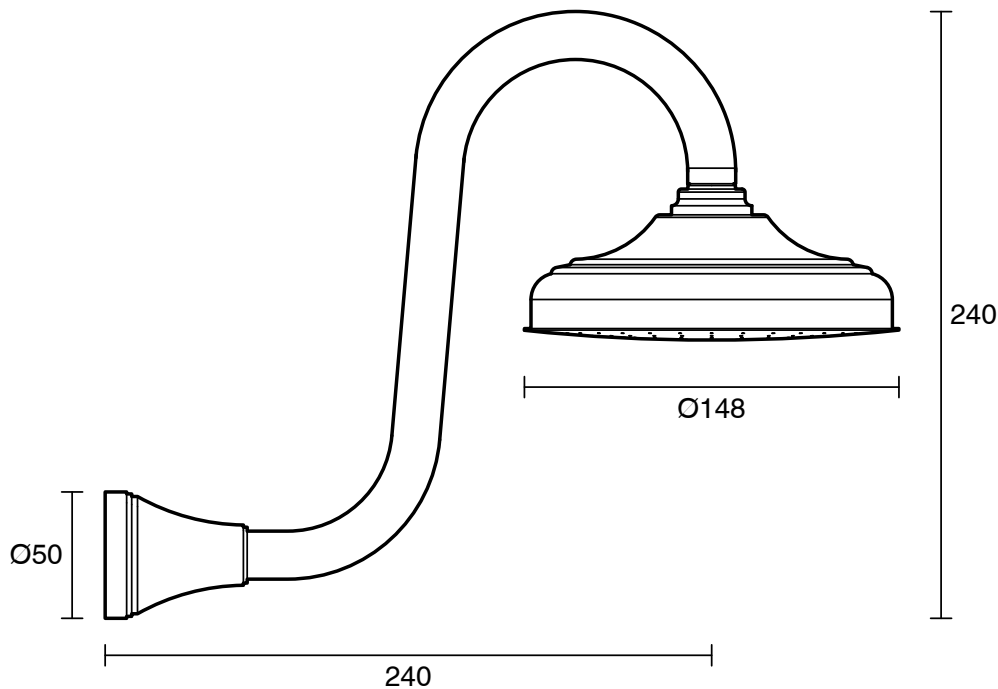

WARRANTY

Warranty - Domestic Use	10 Years
Spare Parts & Labour	12 Months

Please refer to Warranty Page for full Terms and Conditions

Dimensions are nominal measurements only.

CLEANING RECOMMENDATIONS:

We recommend the use of soapy water or approved cleaners. This product should not be cleaned with abrasive materials. Damage caused by any improper treatment is not covered by the product warranty. Refer to Warranty Conditions

Disclaimer: Products in this specification manual must by regulation be installed by licensed and registered trade people. The manufacturer/distributor reserves the right to vary specifications or delete models from their range without prior notification. Dimensions are nominal measurements only. Dimensions and set-outs listed are correct at time of publication however the manufacturer/distributor takes no responsibility for printing errors.

Published 12/10/2023

To see the complete Kado range go to www.reece.com.au