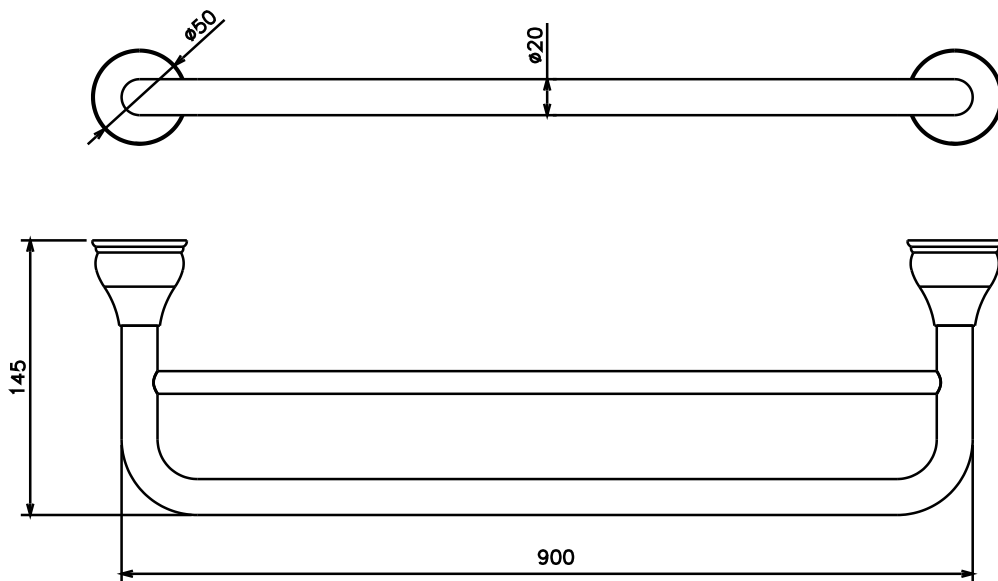

Milli Monument Edit Double Towel Rail 900mm Brushed Gunmetal

2265569

SPECIFICATIONS

Recommended Use	Domestic, Hotel & Commercial
Colour	Brushed Gunmetal
Material	Brass

WARRANTY

Replacement Only - Domestic Use 15 Years

Please refer to Warranty Page for full Terms and Conditions

Dimensions are nominal measurements only.

CLEANING RECOMMENDATIONS:

We recommend the use of soapy water or approved cleaners. This product should not be cleaned with abrasive materials. Damage caused by any improper treatment is not covered by the product warranty. Refer to Warranty Conditions

Disclaimer: Products in this specification manual must by regulation be installed by licensed and registered trade people. The manufacturer/distributor reserves the right to vary specifications or delete models from their range without prior notification. Dimensions are nominal measurements only. Dimensions and set-outs listed are correct at time of publication however the manufacturer/distributor takes no responsibility for printing errors.

Published 28/03/2022

To see the complete Milli range go to
www.reece.com.au