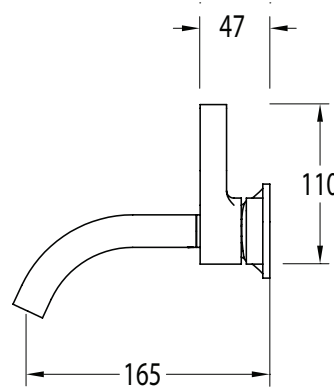

Milli Oria Wall Basin Mixer Outlet System 165mm PVD Matte Black (5 Star)

2265632

SPECIFICATIONS

Recommended Use	Domestic, Hotel & Commercial
Colour	Black
Finish	Matte
Material	Brass
Recommended Pressure Range	250-500kPa
Maximum Continuous Working Temperature	65 deg C
Suitable for Storage Tank Hot Water	Yes
Suitable for Continuous Flow Hot Water	Yes
Suitable for Gravity Feed Hot Water	No

WARRANTY

Warranty - Domestic Use	15 Years
Spare Parts & Labour	12 Months

Please refer to Warranty Page for full Terms and Conditions

Dimensions are nominal measurements only.

CLEANING RECOMMENDATIONS:

We recommend the use of soapy water or approved cleaners. This product should not be cleaned with abrasive materials. Damage caused by any improper treatment is not covered by the product warranty. Refer to Warranty Conditions

Disclaimer: Products in this specification manual must by regulation be installed by licensed and registered trade people. The manufacturer/distributor reserves the right to vary specifications or delete models from their range without prior notification. Dimensions are nominal measurements only. Dimensions and set-outs listed are correct at time of publication however the manufacturer/distributor takes no responsibility for printing errors.

Published 02/07/2021

To see the complete Milli range go to www.reece.com.au