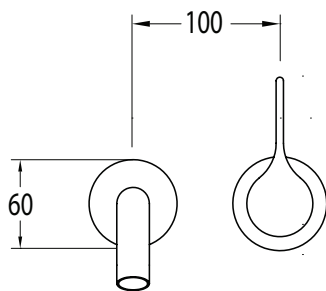

Milli Oria Wall Basin Mixer Outlet System 165mm PVD Matte Black (5 Star)

2265632

SPECIFICATIONS

Recommended Use	Domestic, Hotel & Commercial
Colour	Black
Finish	Matte
Material	Brass
Recommended Pressure Range	250-500kPa
Maximum Continuous Working Temperature	65 deg C
Suitable for Storage Tank Hot Water	Yes
Suitable for Continuous Flow Hot Water	Yes
Suitable for Gravity Feed Hot Water	No

WARRANTY

Warranty - Domestic Use	15 Years
Spare Parts & Labour	12 Months

Please refer to Warranty Page for full Terms and Conditions

Dimensions are nominal measurements only.

CLEANING RECOMMENDATIONS:

We recommend the use of soapy water or approved cleaners. This product should not be cleaned with abrasive materials. Damage caused by any improper treatment is not covered by the product warranty. Refer to Warranty Conditions

Disclaimer: Products in this specification manual must by regulation be installed by licensed and registered trade people. The manufacturer/distributor reserves the right to vary specifications or delete models from their range without prior notification. Dimensions are nominal measurements only. Dimensions and set-outs listed are correct at time of publication however the manufacturer/distributor takes no responsibility for printing errors.

Published 02/07/2021

To see the complete Milli range go to www.reece.com.au