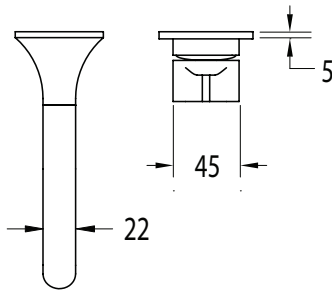

Milli Oria Wall Basin Mixer Outlet System 165mm PVD Matte Black (5 Star)

2265632

SPECIFICATIONS

Recommended Use	Domestic, Hotel & Commercial
Colour	Black
Finish	Matte
Material	Brass
Recommended Pressure Range	250-500kPa
Maximum Continuous Working Temperature	65 deg C
Suitable for Storage Tank Hot Water	Yes
Suitable for Continuous Flow Hot Water	Yes
Suitable for Gravity Feed Hot Water	No

WARRANTY

Warranty - Domestic Use	15 Years
Spare Parts & Labour	12 Months

Please refer to Warranty Page for full Terms and Conditions

Dimensions are nominal measurements only.

CLEANING RECOMMENDATIONS:

We recommend the use of soapy water or approved cleaners. This product should not be cleaned with abrasive materials. Damage caused by any improper treatment is not covered by the product warranty. Refer to Warranty Conditions

Disclaimer: Products in this specification manual must by regulation be installed by licensed and registered trade people. The manufacturer/distributor reserves the right to vary specifications or delete models from their range without prior notification. Dimensions are nominal measurements only. Dimensions and set-outs listed are correct at time of publication however the manufacturer/distributor takes no responsibility for printing errors.

Published 02/07/2021

To see the complete Milli range go to www.reece.com.au