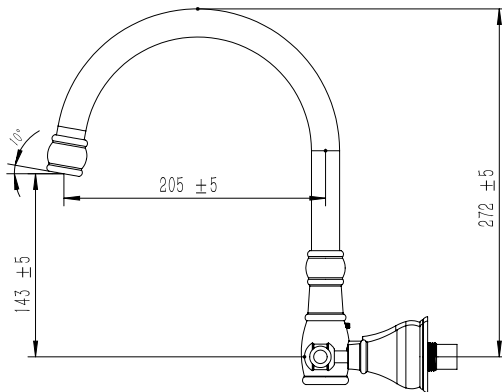

Milli Voir Wall Kitchen Set Lever Handle Matte Black (4 Star)

2265432

SPECIFICATIONS

Recommended Use	Domestic, hotel and commercial
Colour	Matte Black
Material	DR Brass
Recommended Pressure Range	150 - 500 kPa
Max Continuous Working Pressure	500 kPa
Max Continuous Working Temperature	80 deg C
Suitable for Storage Tank Hot Water	Yes
Suitable for Continuous Flow Hot Water	Yes
Suitable for Gravity Feed Hot Water	No

WARRANTY

Warranty - Domestic Use	15 Years
Spare Parts & Labour	12 Months

Please refer to Warranty Page for full Terms and Conditions

Dimensions are nominal measurements only.

CLEANING RECOMMENDATIONS:

We recommend the use of soapy water or approved cleaners. This product should not be cleaned with abrasive materials. Damage caused by any improper treatment is not covered by the product warranty. Refer to Warranty Conditions

Disclaimer: Products in this specification manual must by regulation be installed by licensed and registered trade people. The manufacturer/distributor reserves the right to vary specifications or delete models from their range without prior notification. Dimensions are nominal measurements only. Dimensions and set-outs listed are correct at time of publication however the manufacturer/distributor takes no responsibility for printing errors.

Published 01/06/2020

To see the complete Milli range go to www.reece.com.au