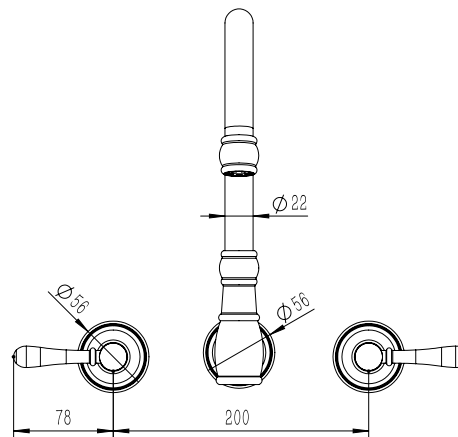

Milli Voir Wall Kitchen Set Lever Handle Matte Black (4 Star)

2265432

SPECIFICATIONS

Recommended Use	Domestic, hotel and commercial
Colour	Matte Black
Material	DR Brass
Recommended Pressure Range	150 - 500 kPa
Max Continuous Working Pressure	500 kPa
Max Continuous Working Temperature	80 deg C
Suitable for Storage Tank Hot Water	Yes
Suitable for Continuous Flow Hot Water	Yes
Suitable for Gravity Feed Hot Water	No

WARRANTY

Warranty - Domestic Use	15 Years
Spare Parts & Labour	12 Months

Please refer to Warranty Page for full Terms and Conditions

Dimensions are nominal measurements only.

CLEANING RECOMMENDATIONS:

We recommend the use of soapy water or approved cleaners. This product should not be cleaned with abrasive materials. Damage caused by any improper treatment is not covered by the product warranty. Refer to Warranty Conditions

Disclaimer: Products in this specification manual must by regulation be installed by licensed and registered trade people. The manufacturer/distributor reserves the right to vary specifications or delete models from their range without prior notification. Dimensions are nominal measurements only. Dimensions and set-outs listed are correct at time of publication however the manufacturer/distributor takes no responsibility for printing errors.

Published 01/06/2020

To see the complete Milli range go to www.reece.com.au