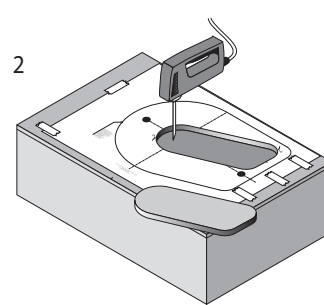

Laufen Val Round Counter Basin with Overflow No Taphole 500mm White

8.1228.1

Waschtisch-Schale
Vasque pour table de toilette
Bacino
Washbasin in bowl
Lavabo de sobreencimera
Waskom
Umyvadlová misa
Praštuvas – dubuo
Umywalka nablutowa
Mosdóta
Раковина-чаша
Стоящ умивальник

8.9828.1

Schablone
Gabarit
Sagama
Template
Plantilla
Sjabloon
Sablona
Sablona
Szablon
Sablon
Лекало
Шаблон

CLEANING RECOMMENDATIONS:

We recommend the use of soapy water or approved cleaners. This product should not be cleaned with abrasive materials. Damage caused by any improper treatment is not covered by the product warranty. Refer to Warranty Conditions

Plumbers, please ensure a copy of the Installation Instructions are left with the end user for future reference