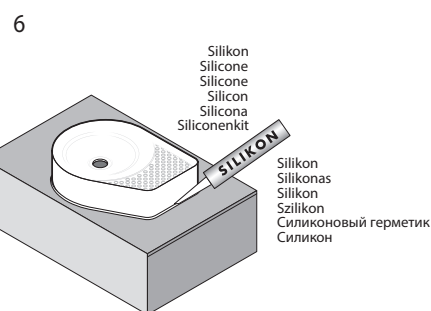

Laufen Val Round Counter Basin with Overflow No Taphole 500mm White

8.1228.1

Waschtisch-Schale
Vasque pour table de toilette
Bacino
Washbasin in bowl
Lavabo de sobreencimera
Waskom
Umyvadlová misa
Praštuvas – dubuo
Umywalka nablutowa
Mosdóta
Раковина-чаша
Стоящ умивальник

8.9828.1

Schablone
Gabarit
Sagama
Template
Plantilla
Sjabloon
Sablona
Sablona
Szablon
Sablon
Лекало
Шаблон

CLEANING RECOMMENDATIONS:

We recommend the use of soapy water or approved cleaners. This product should not be cleaned with abrasive materials. Damage caused by any improper treatment is not covered by the product warranty. Refer to Warranty Conditions

Plumbers, please ensure a copy of the Installation Instructions are left with the end user for future reference