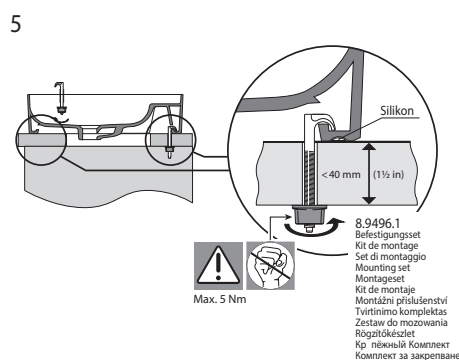

Laufen Val Round Counter Basin with Overflow No Taphole 500mm White

8.1228.1

Waschtisch-Schale
Vasque pour table de toilette
Bacino
Washbasin in bowl
Lavabo de sobreencimera
Waskom
Umyvadlová misa
Praštuvas – dubuo
Umywalka nablutowa
Mosdóta
Раковина-чаша
Стоящ умивальник

8.9828.1

Schablone
Gabarit
Sagama
Template
Plantilla
Sjabloon
Sablona
Sablona
Szablon
Sablon
Лекало
Шаблон

CLEANING RECOMMENDATIONS:

We recommend the use of soapy water or approved cleaners. This product should not be cleaned with abrasive materials. Damage caused by any improper treatment is not covered by the product warranty. Refer to Warranty Conditions

Plumbers, please ensure a copy of the Installation Instructions are left with the end user for future reference