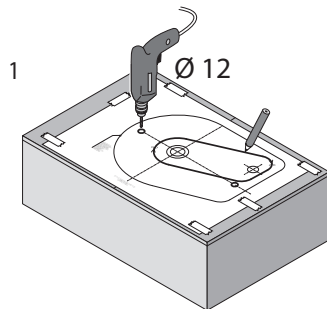

Laufen Val Round Counter Basin with Overflow No Taphole 500mm White

8.1228.1

Waschtisch-Schale
Vasque pour table de toilette
Bacino
Washbasin in bowl
Lavabo de sobreencimera
Waskom
Umyvadlová misa
Praštuvas – dubuo
Umywalka nablutowa
Mosdóta
Раковина-чаша
Стоящ умивальник

8.9828.1

Schablone
Gabarit
Sagama
Template
Plantilla
Sjabloon
Sablona
Sablona
Szablon
Sablon
Лекало
Шаблон

CLEANING RECOMMENDATIONS:

We recommend the use of soapy water or approved cleaners. This product should not be cleaned with abrasive materials. Damage caused by any improper treatment is not covered by the product warranty. Refer to Warranty Conditions

Plumbers, please ensure a copy of the Installation Instructions are left with the end user for future reference