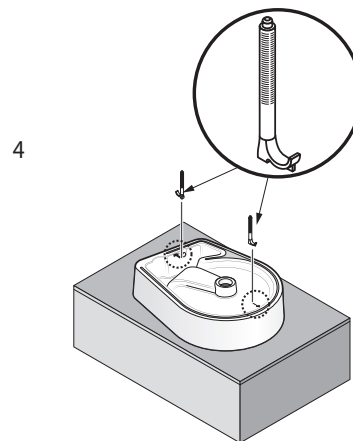

Laufen Val Round Counter Basin with Overflow No Taphole 500mm White

8.1228.1

Waschtisch-Schale
Vasque pour table de toilette
Bacino
Washbasin in bowl
Lavabo de sobreencimera
Waskom
Umyvadlová misa
Praštuvas – dubuo
Umywalka nablutowa
Mosdóta
Раковина-чаша
Стоящ умивальник

8.9828.1

Schablone
Gabarit
Sagama
Template
Plantilla
Sjabloon
Sablona
Sablona
Szablon
Sablon
Лекало
Шаблон

CLEANING RECOMMENDATIONS:

We recommend the use of soapy water or approved cleaners. This product should not be cleaned with abrasive materials. Damage caused by any improper treatment is not covered by the product warranty. Refer to Warranty Conditions

Plumbers, please ensure a copy of the Installation Instructions are left with the end user for future reference