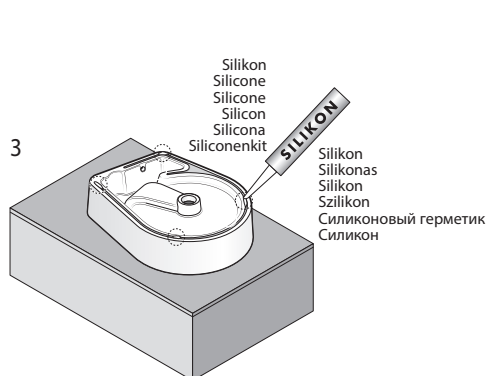

Laufen Val Round Counter Basin with Overflow No Taphole 500mm White

8.1228.1

Waschtisch-Schale
Vasque pour table de toilette
Bacino
Washbasin in bowl
Lavabo de sobreencimera
Waskom
Umyvadlová misa
Praštuvas – dubuo
Umywalka nablutowa
Mosdóta
Раковина-чаша
Стоящ умивальник

8.9828.1

Schablone
Gabarit
Sagama
Template
Plantilla
Sjabloon
Sablona
Sablona
Szablon
Sablon
Лекало
Шаблон

CLEANING RECOMMENDATIONS:

We recommend the use of soapy water or approved cleaners. This product should not be cleaned with abrasive materials. Damage caused by any improper treatment is not covered by the product warranty. Refer to Warranty Conditions

Plumbers, please ensure a copy of the Installation Instructions are left with the end user for future reference