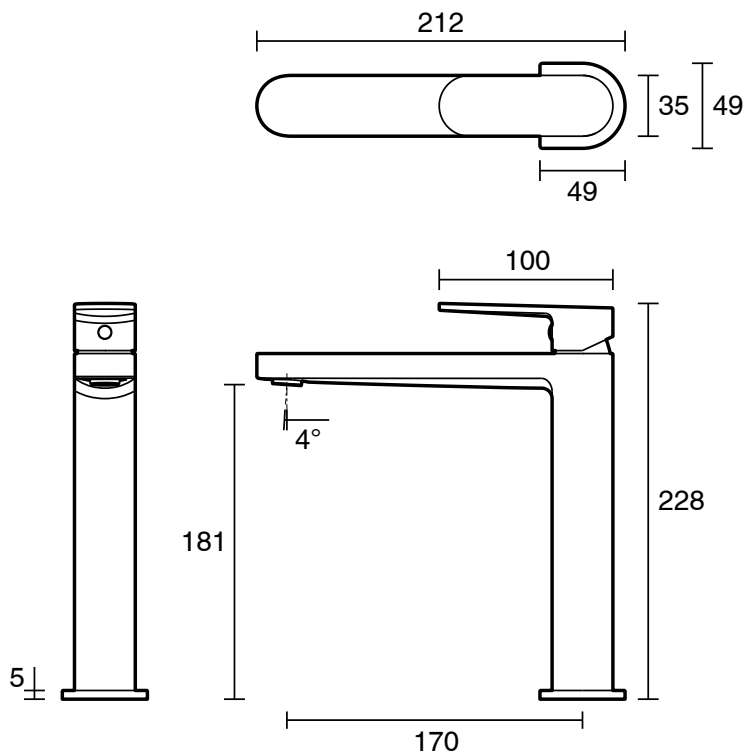

mizu

Mizu Soothe MK2 Medium Height Basin Mixer Matte Black (6 Star)

2265208

SPECIFICATIONS

Recommended Use	Domestic;Commercial;Hotel
Colour Category	Black
Colour Finish	Matte Black
Primary Material	Lead Free Brass
Hot Water Unit Suitability	Storage Tank;Continuous Flow

WARRANTY

Warranty - Domestic Use (Years)	10
Spare Parts & Labour (Years)	1

Please refer to Warranty Page for full Terms and Conditions

Dimensions are nominal measurements only.

CLEANING RECOMMENDATIONS:

We recommend the use of soapy water or approved cleaners. This product should not be cleaned with abrasive materials. Damage caused by any improper treatment is not covered by the product warranty. Refer to Warranty Conditions

Disclaimer: Products in this specification manual must by regulation be installed by licensed and registered trade people. The manufacturer/distributor reserves the right to vary specifications or delete models from their range without prior notification. Dimensions are nominal measurements only. Dimensions and set-outs listed are correct at time of publication however the manufacturer/distributor takes no responsibility for printing errors.

Published 19/11/2024

To see the complete Mizu range go to www.reece.com.au