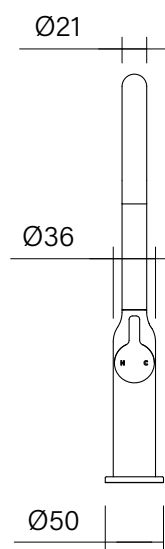

### Faucet Strommen Vara Fin Gooseneck Basin Mixer Tap Discovery Bronze (6 Star) Lead Free

40174

SPECIFICATIONS	
Recommended Use	Domestic; Commercial; Hotel
Colour Finish	Discovery Bronze
Primary Material	DR Brass
Recommended Pressure Range	300 - 500 kPa
Max Continuous Working Temperature (deg C)	65
Min Continuous Working Temperature (deg C)	5
Hot Water Unit Suitability	Storage Tank, Continuous Flow
WARRANTY	
Warranty - Domestic Use (Years)	40
Spare Parts & Labour (Years)	10
<i>Please refer to Warranty Page for full Terms and Conditions</i>	

Dimensions are nominal measurements only.