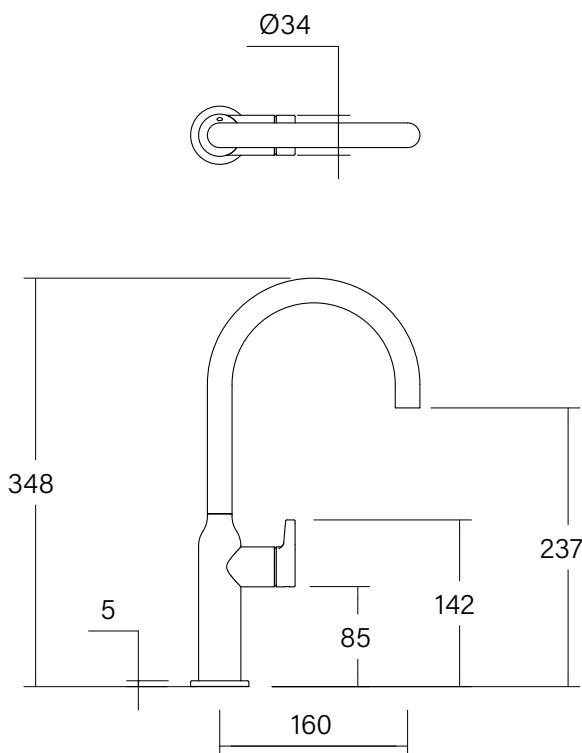

### Faucet Strommen Vara Fin Gooseneck Basin Mixer Tap Discovery Bronze (6 Star) Lead Free

40174

SPECIFICATIONS	
Recommended Use	Domestic; Commercial; Hotel
Colour Finish	Discovery Bronze
Primary Material	DR Brass
Recommended Pressure Range	300 - 500 kPa
Max Continuous Working Temperature (deg C)	65
Min Continuous Working Temperature (deg C)	5
Hot Water Unit Suitability	Storage Tank, Continuous Flow
WARRANTY	
Warranty - Domestic Use (Years)	40
Spare Parts & Labour (Years)	10
<i>Please refer to Warranty Page for full Terms and Conditions</i>	

Dimensions are nominal measurements only.

**Disclaimer:** Products in this specification manual must by regulation be installed by licensed and registered trade people. The manufacturer/distributor reserves the right to vary specifications or delete models from their range without prior notification. Dimensions are nominal measurements only. Dimensions and set-outs listed are correct at time of publication however the manufacturer/distributor takes no responsibility for printing errors.