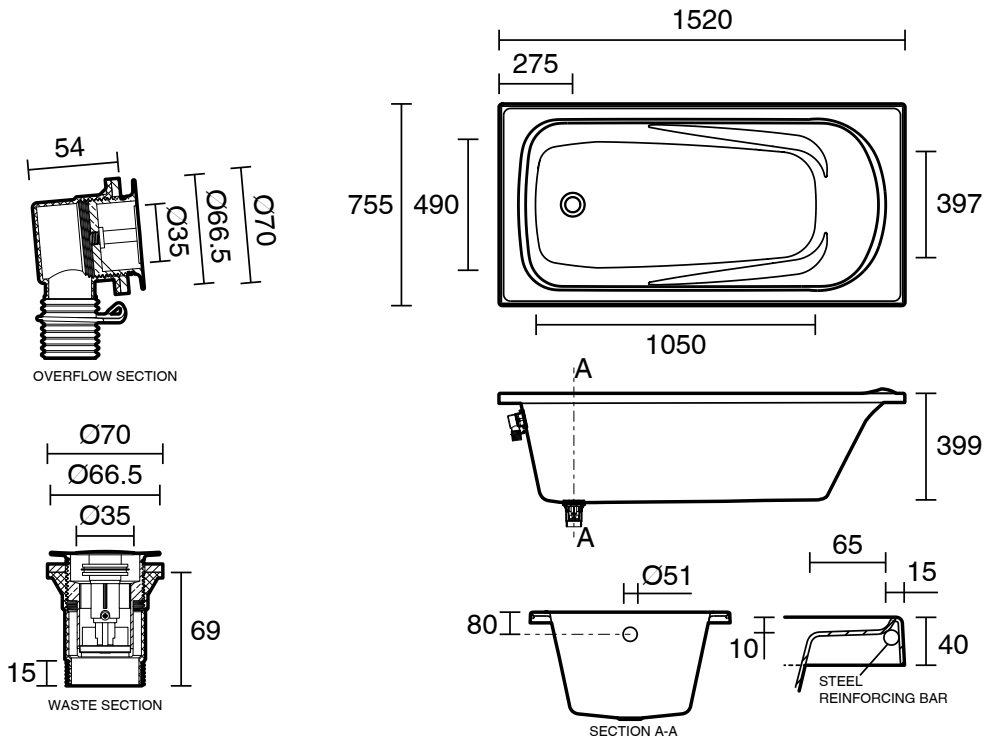

Posh Solus MK2 Inset Bath 1520mm with Overflow Gloss White

1704245

SPECIFICATIONS

Recommended Use	Domestic, Hotel & Commercial
Material	Sanitary Grade Acrylic
Colour	White
Capacity	180 ltr
Weight	17 kg
Overflow Configuration	Overflow
Mounting	Inset
Plug & Waste Size	40mm
Plug & Waste	Included

WARRANTY

Warranty - Domestic Use	10 Years
Spare Parts & Labour	12 Months

Please refer to Warranty Page for full Terms and Conditions

Dimensions are nominal measurements only.

CLEANING RECOMMENDATIONS:

We recommend the use of soapy water or approved cleaners. This product should not be cleaned with abrasive materials. Damage caused by any improper treatment is not covered by the product warranty. Refer to Warranty Conditions

Disclaimer: Products in this specification manual must by regulation be installed by licensed and registered trade people. The manufacturer/distributor reserves the right to vary specifications or delete models from their range without prior notification. Dimensions are nominal measurements only. Dimensions and set-outs listed are correct at time of publication however the manufacturer/distributor takes no responsibility for printing errors.

Published 11/10/2023

To see the complete Posh range go to
www.reece.com.au