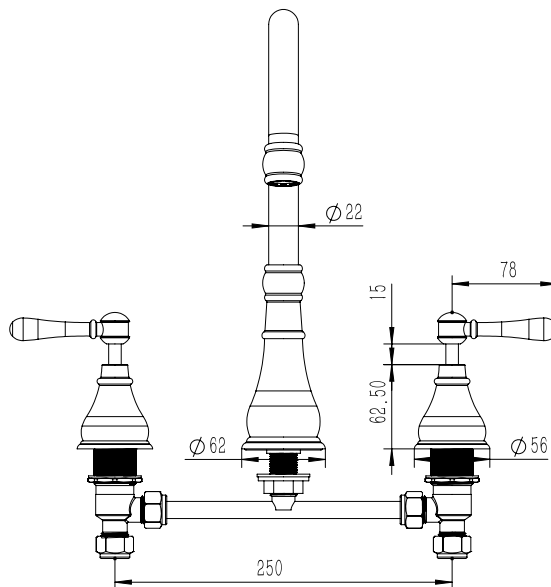

Milli Voir Hob Kitchen / Spa Set Lever Handle Matte Black (4 Star)

2265425

SPECIFICATIONS

Recommended Use	Domestic, hotel and commercial
Colour	Matte Black
Material	DR Brass
Recommended Pressure Range	150 - 500 kPa
Max Continuous Working Pressure	500 kPa
Max Continuous Working Temperature	80 deg C
Suitable for Storage Tank Hot Water	Yes
Suitable for Continuous Flow Hot Water	Yes
Suitable for Gravity Feed Hot Water	No

WARRANTY

Warranty - Domestic Use	15 Years
Spare Parts & Labour	12 Months

Please refer to Warranty Page for full Terms and Conditions

Dimensions are nominal measurements only.

CLEANING RECOMMENDATIONS:

We recommend the use of soapy water or approved cleaners. This product should not be cleaned with abrasive materials. Damage caused by any improper treatment is not covered by the product warranty. Refer to Warranty Conditions

Disclaimer: Products in this specification manual must by regulation be installed by licensed and registered trade people. The manufacturer/distributor reserves the right to vary specifications or delete models from their range without prior notification. Dimensions are nominal measurements only. Dimensions and set-outs listed are correct at time of publication however the manufacturer/distributor takes no responsibility for printing errors.

Published 01/06/2020

To see the complete Milli range go to www.reece.com.au