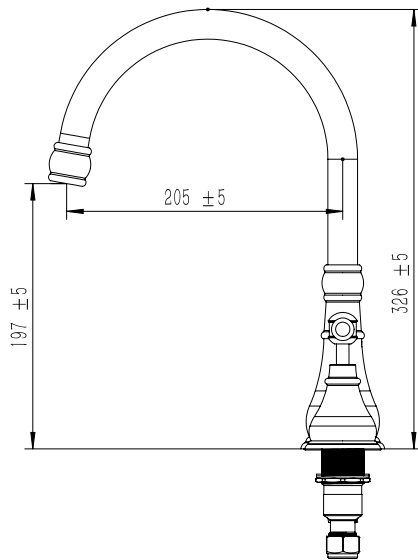

Milli Voir Hob Kitchen / Spa Set Lever Handle Matte Black (4 Star)

2265425

SPECIFICATIONS

Recommended Use	Domestic, hotel and commercial
Colour	Matte Black
Material	DR Brass
Recommended Pressure Range	150 - 500 kPa
Max Continuous Working Pressure	500 kPa
Max Continuous Working Temperature	80 deg C
Suitable for Storage Tank Hot Water	Yes
Suitable for Continuous Flow Hot Water	Yes
Suitable for Gravity Feed Hot Water	No

WARRANTY

Warranty - Domestic Use	15 Years
Spare Parts & Labour	12 Months

Please refer to Warranty Page for full Terms and Conditions

Dimensions are nominal measurements only.

CLEANING RECOMMENDATIONS:

We recommend the use of soapy water or approved cleaners. This product should not be cleaned with abrasive materials. Damage caused by any improper treatment is not covered by the product warranty. Refer to Warranty Conditions

Disclaimer: Products in this specification manual must by regulation be installed by licensed and registered trade people. The manufacturer/distributor reserves the right to vary specifications or delete models from their range without prior notification. Dimensions are nominal measurements only. Dimensions and set-outs listed are correct at time of publication however the manufacturer/distributor takes no responsibility for printing errors.

Published 01/06/2020

To see the complete Milli range go to www.reece.com.au