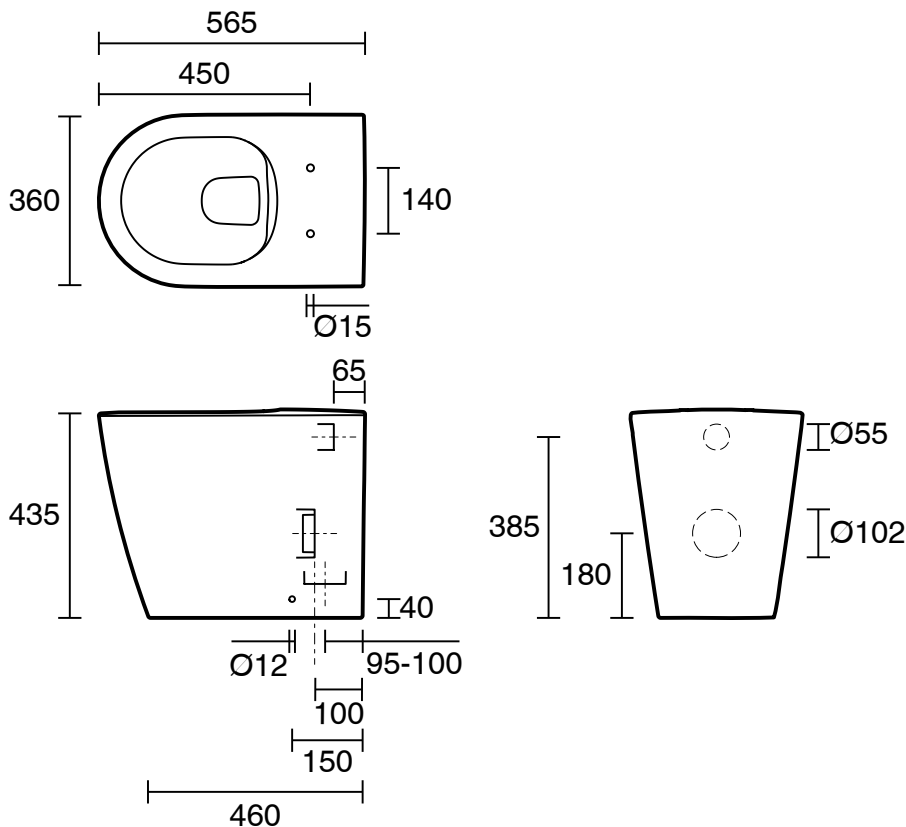

## Kado Lux MK2 Rimless Back To Wall Overheight Pan with Thin Soft Close Quick Release Seat (4 Star)

1832071

SPECIFICATIONS	
Recommended Use	Domestic;Commercial;Hotel
Pan Material	Vitreous China
Toilet Seat Material	Polypropylene (PP)
Weight of Pan (kg)	31.5
Toilet Seat Type	Soft Close;Quick Release;Thin
Rim Configuration	Rimless
Outlet Type	P Trap;S Trap
WARRANTY	
Warranty - Domestic Use (Years)	10
Spare Parts & Labour (Years)	1
<i>Please refer to Warranty Page for full Terms and Conditions</i>	

Dimensions are nominal measurements only.