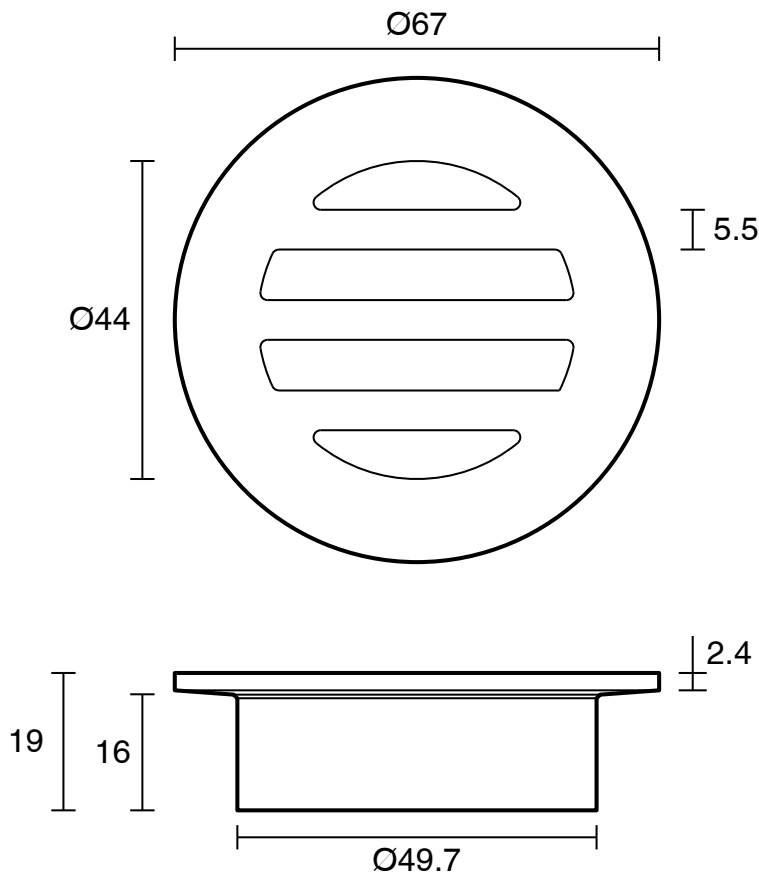

mizu

Mizu Drift Drop In Grate Round 50mm Brushed Brass

9512366

SPECIFICATIONS

Recommended Use	Domestic, Hotel & Commercial
Material	Brass
Colour	Brushed Brass

WARRANTY

Replacement Only - Domestic Use	12 Months
<i>Please refer to Warranty Page for full Terms and Conditions</i>	