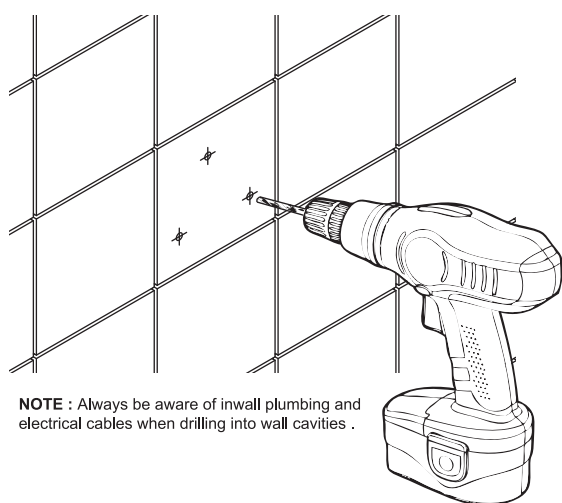

Carefully drill 7mm holes in the previously marked positions and insert the wall plugs until flush with the wall. (To ensure accuracy, we recommend to use the wall bracket as a guide and drill pilot holes using a 4mm drill bit prior to drilling the 7mm finished hole size required.)

NOTE : Always be aware of inwall plumbing and electrical cables when drilling into wall cavities .