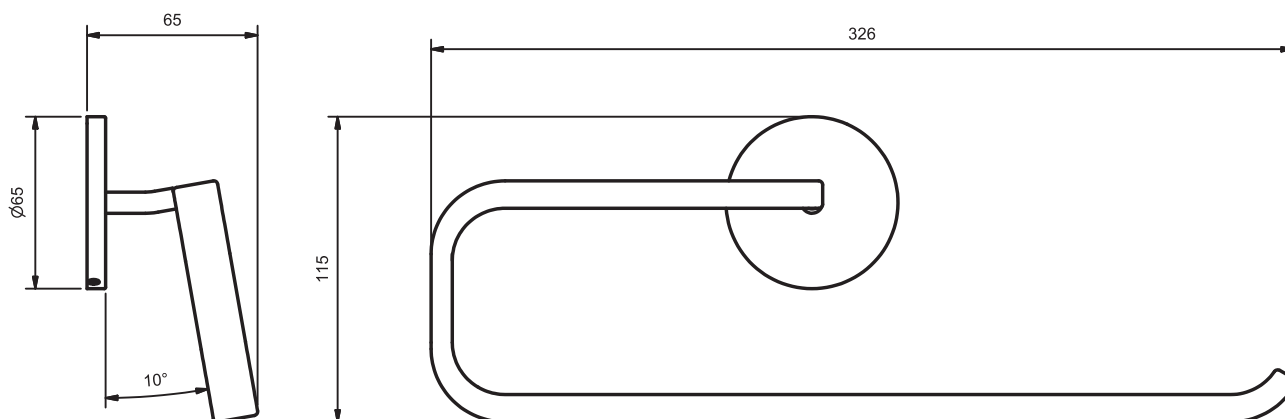

MILLI

EXO GUEST TOWEL HOLDER

SPECIFICATIONS

Recommended use	Domestic, hotel and commercial
Colour availability	Chrome, Matt Black, Gunmetal, Brushed Nickel
Standards	AS/NZS 3718