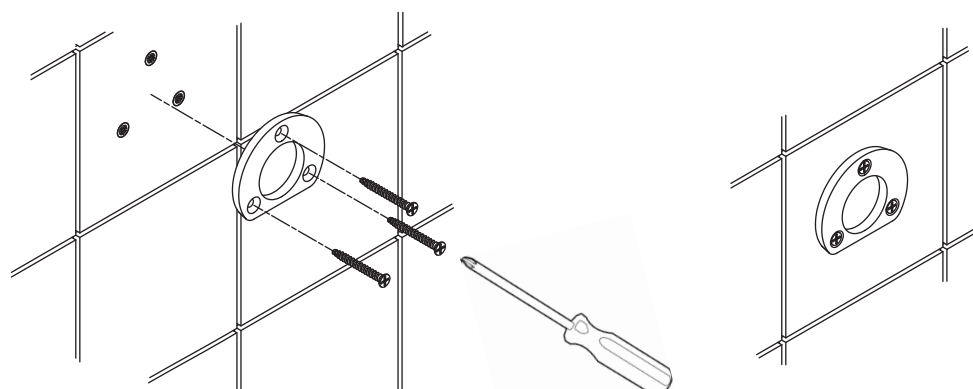

Please note : The hardware supplied with this product is suitable only for installations into timber and masonry.

MILLI

EXO GUEST TOWEL HOLDER

Important Note

Tap must be installed to the requirements of AS/NZS 3500 by a qualified plumber. The tap seat should have a uniform surface to allow a positive seal between the cartridge and the seat. Tap seats in poor condition must be re-seated.

INSTALLATION INSTRUCTIONS

In the desired location for the guest towel holder, mark the three drill hole positions as shown in the illustration below, ensuring the flat section of the wall bracket is horizontal and the three mounting holes are in the orientation displayed.

Carefully drill 7mm holes in the previously marked positions and insert the wall plugs until flush with the wall. (To ensure accuracy, we recommend to use the wall bracket as a guide and drill pilot holes using a 4mm drill bit prior to drilling the 7mm finished hole size required.)

NOTE : Always be aware of inwall plumbing and electrical cables when drilling into wall cavities .

Fix the mounting bracket firmly in place using the screws supplied ensuring it is flush and firmly against the wall.