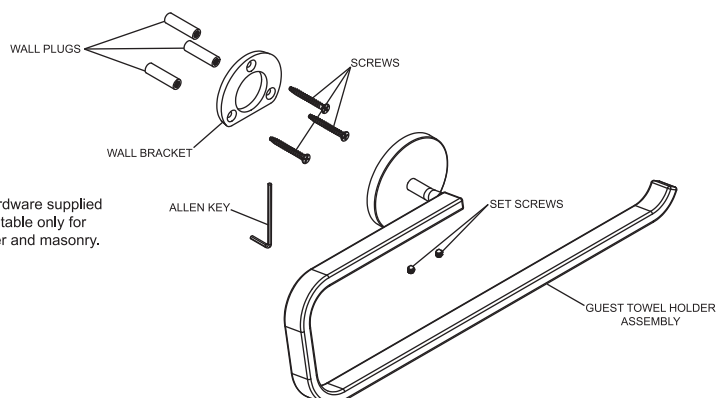

Please note : The hardware supplied with this product is suitable only for installations into timber and masonry.

MILLI

EXO GUEST TOWEL HOLDER

Important Note

Tap must be installed to the requirements of AS/NZS 3500 by a qualified plumber. The tap seat should have a uniform surface to allow a positive seal between the cartridge and the seat. Tap seats in poor condition must be re-seated.

INSTALLATION INSTRUCTIONS

In the desired location for the guest towel holder, mark the three drill hole positions as shown in the illustration below, ensuring the flat section of the wall bracket is horizontal and the three mounting holes are in the orientation displayed.

NOTE : Always be aware of inwall plumbing and electrical cables when drilling into wall cavities .

Fix the mounting bracket firmly in place using the screws supplied ensuring it is flush and firmly against the wall.

MILLI EXO GUEST TOWEL HOLDER

Place the guest towel holder assembly onto the mounting bracket and against the wall.

Hold the assembly in place while you **evenly** do up the two securing set screws to complete the installation.