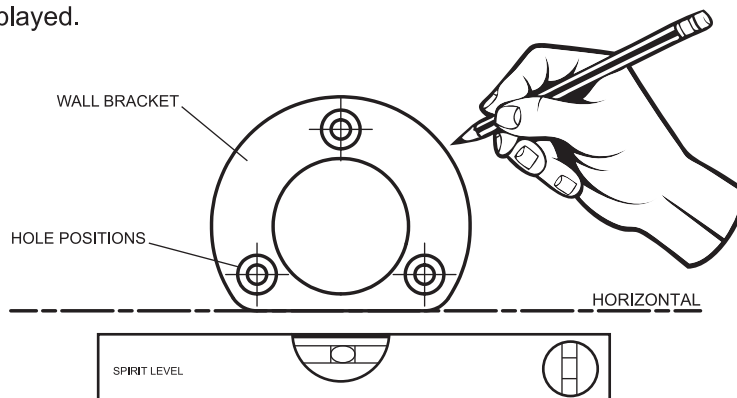

Please note : The hardware supplied with this product is suitable only for installations into timber and masonry.

MILLI

EXO GUEST TOWEL HOLDER

Important Note

Tap must be installed to the requirements of AS/NZS 3500 by a qualified plumber. The tap seat should have a uniform surface to allow a positive seal between the cartridge and the seat. Tap seats in poor condition must be re-seated.

INSTALLATION INSTRUCTIONS

In the desired location for the guest towel holder, mark the three drill hole positions as shown in the illustration below, ensuring the flat section of the wall bracket is horizontal and the three mounting holes are in the orientation displayed.