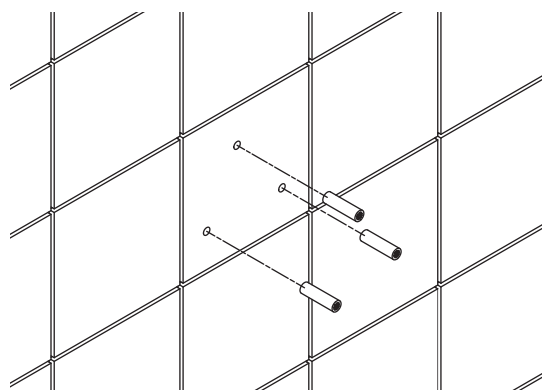

MILLI

EXO GUEST TOWEL HOLDER

Important Note

Tap must be installed to the requirements of AS/NZS 3500 by a qualified plumber. The tap seat should have a uniform surface to allow a positive seal between the cartridge and the seat. Tap seats in poor condition must be re-seated.

INSTALLATION INSTRUCTIONS

In the desired location for the guest towel holder, mark the three drill hole positions as shown in the illustration below, ensuring the flat section of the wall bracket is horizontal and the three mounting holes are in the orientation displayed.

Carefully drill 7mm holes in the previously marked positions and insert the wall plugs until flush with the wall. (To ensure accuracy, we recommend to use the wall bracket as a guide and drill pilot holes using a 4mm drill bit prior to drilling the 7mm finished hole size required.)

NOTE : Always be aware of inwall plumbing and electrical cables when drilling into wall cavities .

Fix the mounting bracket firmly in place using the screws supplied ensuring it is flush and firmly against the wall.