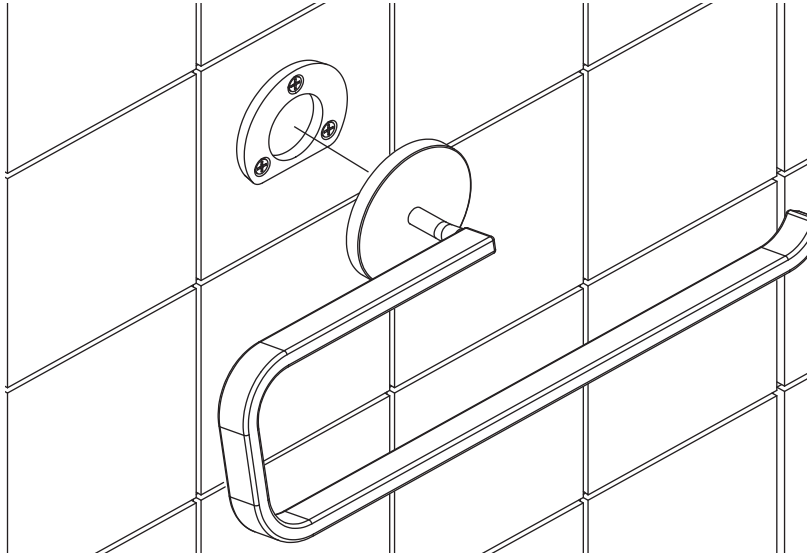

Please note : The hardware supplied with this product is suitable only for installations into timber and masonry.

MILLI

EXO GUEST TOWEL HOLDER

Important Note

Tap must be installed to the requirements of AS/NZS 3500 by a qualified plumber. The tap seat should have a uniform surface to allow a positive seal between the cartridge and the seat. Tap seats in poor condition must be re-seated.

INSTALLATION INSTRUCTIONS

In the desired location for the guest towel holder, mark the three drill hole positions as shown in the illustration below, ensuring the flat section of the wall bracket is horizontal and the three mounting holes are in the orientation displayed.

NOTE : Always be aware of inwall plumbing and electrical cables when drilling into wall cavities .

Fix the mounting bracket firmly in place using the screws supplied ensuring it is flush and firmly against the wall.

MILLI EXO GUEST TOWEL HOLDER

Place the guest towel holder assembly onto the mounting bracket and against the wall.

Hold the assembly in place while you **evenly** do up the two securing set screws to complete the installation.