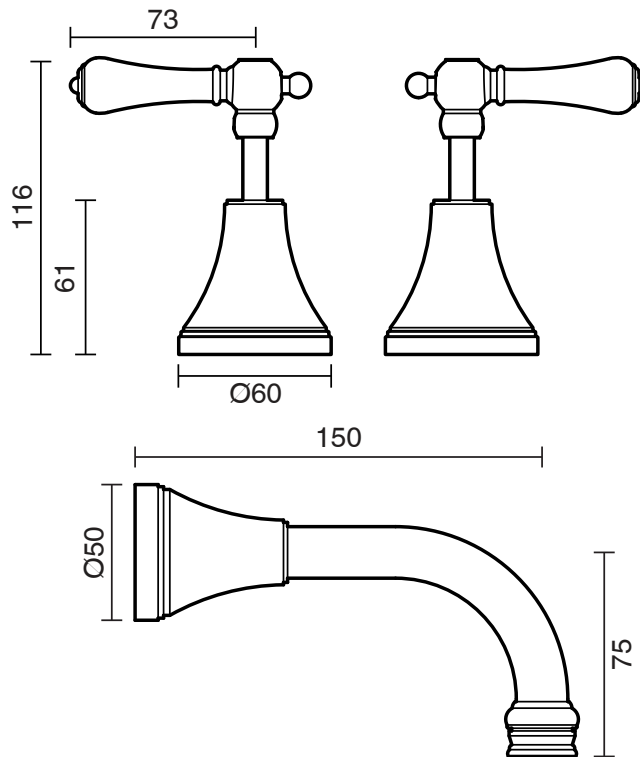

WARRANTY

Warranty - Domestic Use	10 Years
Spare Parts & Labour	12 Months

Please refer to Warranty Page for full Terms and Conditions

Dimensions are nominal measurements only.

CLEANING RECOMMENDATIONS:

We recommend the use of soapy water or approved cleaners. This product should not be cleaned with abrasive materials. Damage caused by any improper treatment is not covered by the product warranty. Refer to Warranty Conditions

Disclaimer: Products in this specification manual must by regulation be installed by licensed and registered trade people. The manufacturer/distributor reserves the right to vary specifications or delete models from their range without prior notification. Dimensions are nominal measurements only. Dimensions and set-outs listed are correct at time of publication however the manufacturer/distributor takes no responsibility for printing errors.

Published 12/10/2023

To see the complete Kado range go to www.reece.com.au