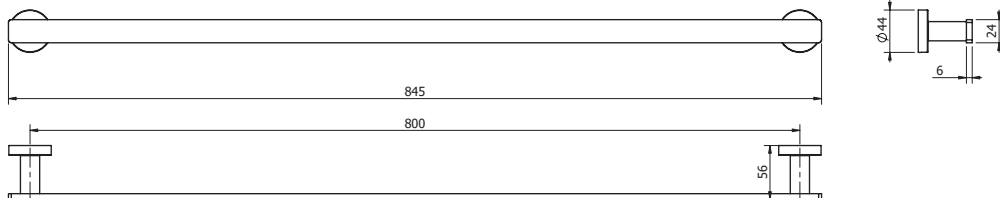

Milli Marle Edit Single Towel Rail 800mm Brushed Nickel

9510547

SPECIFICATIONS

Recommended Use	Domestic, Hotel & Commercial
Colour	Brushed Nickel
Material	Aluminium

WARRANTY

Replacement Only - Domestic Use 15 Years

Please refer to Warranty Page for full Terms and Conditions

Dimensions are nominal measurements only.

CLEANING RECOMMENDATIONS:

We recommend the use of soapy water or approved cleaners. This product should not be cleaned with abrasive materials. Damage caused by any improper treatment is not covered by the product warranty. Refer to Warranty Conditions

Disclaimer: Products in this specification manual must by regulation be installed by licensed and registered trade people. The manufacturer/distributor reserves the right to vary specifications or delete models from their range without prior notification. Dimensions are nominal measurements only. Dimensions and set-outs listed are correct at time of publication however the manufacturer/distributor takes no responsibility for printing errors.

Published 25/03/2022

To see the complete Milli range go to
www.reece.com.au