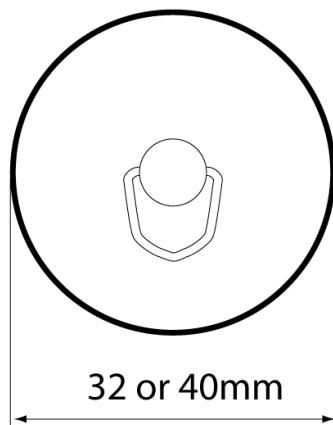

KADO

Kado Era Plug & Waste 32mm Brass Gold

9507764

SPECIFICATIONS

Recommended Use	Domestic, Hotel & Commercial
Material	DR Brass
Colour	Brass Gold
Finish	Polished

WARRANTY

Warranty - Domestic Use	12 Months

Please refer to Warranty Page for full Terms and Conditions

Dimensions are nominal measurements only.

CLEANING RECOMMENDATIONS:

We recommend using a soft cloth or moist sponge with soapy water or mild detergent. Rinse with clean water, towel dry after cleaning. Clean regularly to protect surface finish. Do not use chemical or abrasive cleaners, avoid using a scrubbing brush or scourer sponge to clean. A soft brush can be used for hard to reach places. Damage caused by any improper treatment is not covered by the product warranty. Refer to Warranty Conditions.

Disclaimer: Products in this specification manual must by regulation be installed by licensed and registered trade people. The manufacturer/distributor reserves the right to vary specifications or delete models from their range without prior notification. Dimensions are nominal measurements only. Dimensions and set-outs listed are correct at time of publication however the manufacturer/distributor takes no responsibility for printing errors.

Published 13/04/2022

To see the complete Kado range go to www.reece.com.au