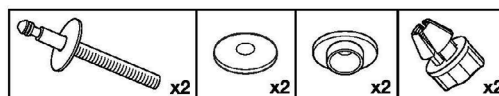

ROCA

DEBBA CLOSE COUPLED P TRAP BOTTOM INLET

INSTALLATION INSTRUCTIONS - SEAT

Plumbers, please ensure a copy of the installation instructions is left with the end user for future reference