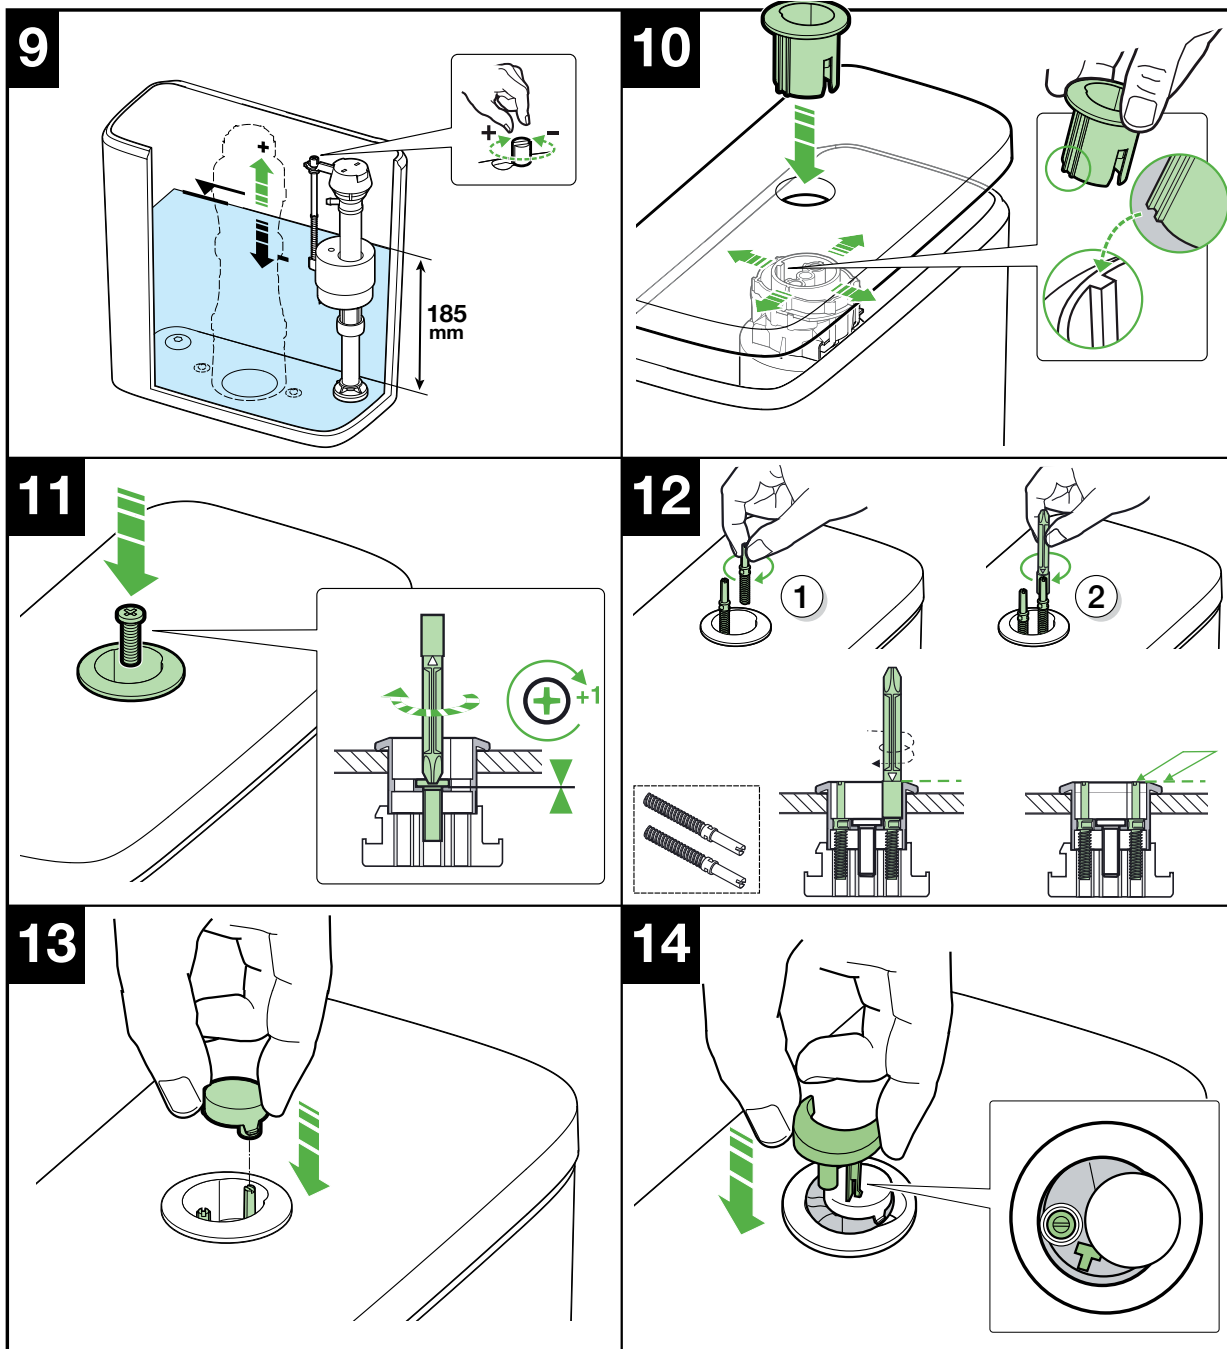

ROCA

DEBBA CLOSE COUPLED P TRAP BOTTOM INLET

INSTALLATION INSTRUCTIONS

Plumbers, please ensure a copy of the installation instructions is left with the end user for future reference