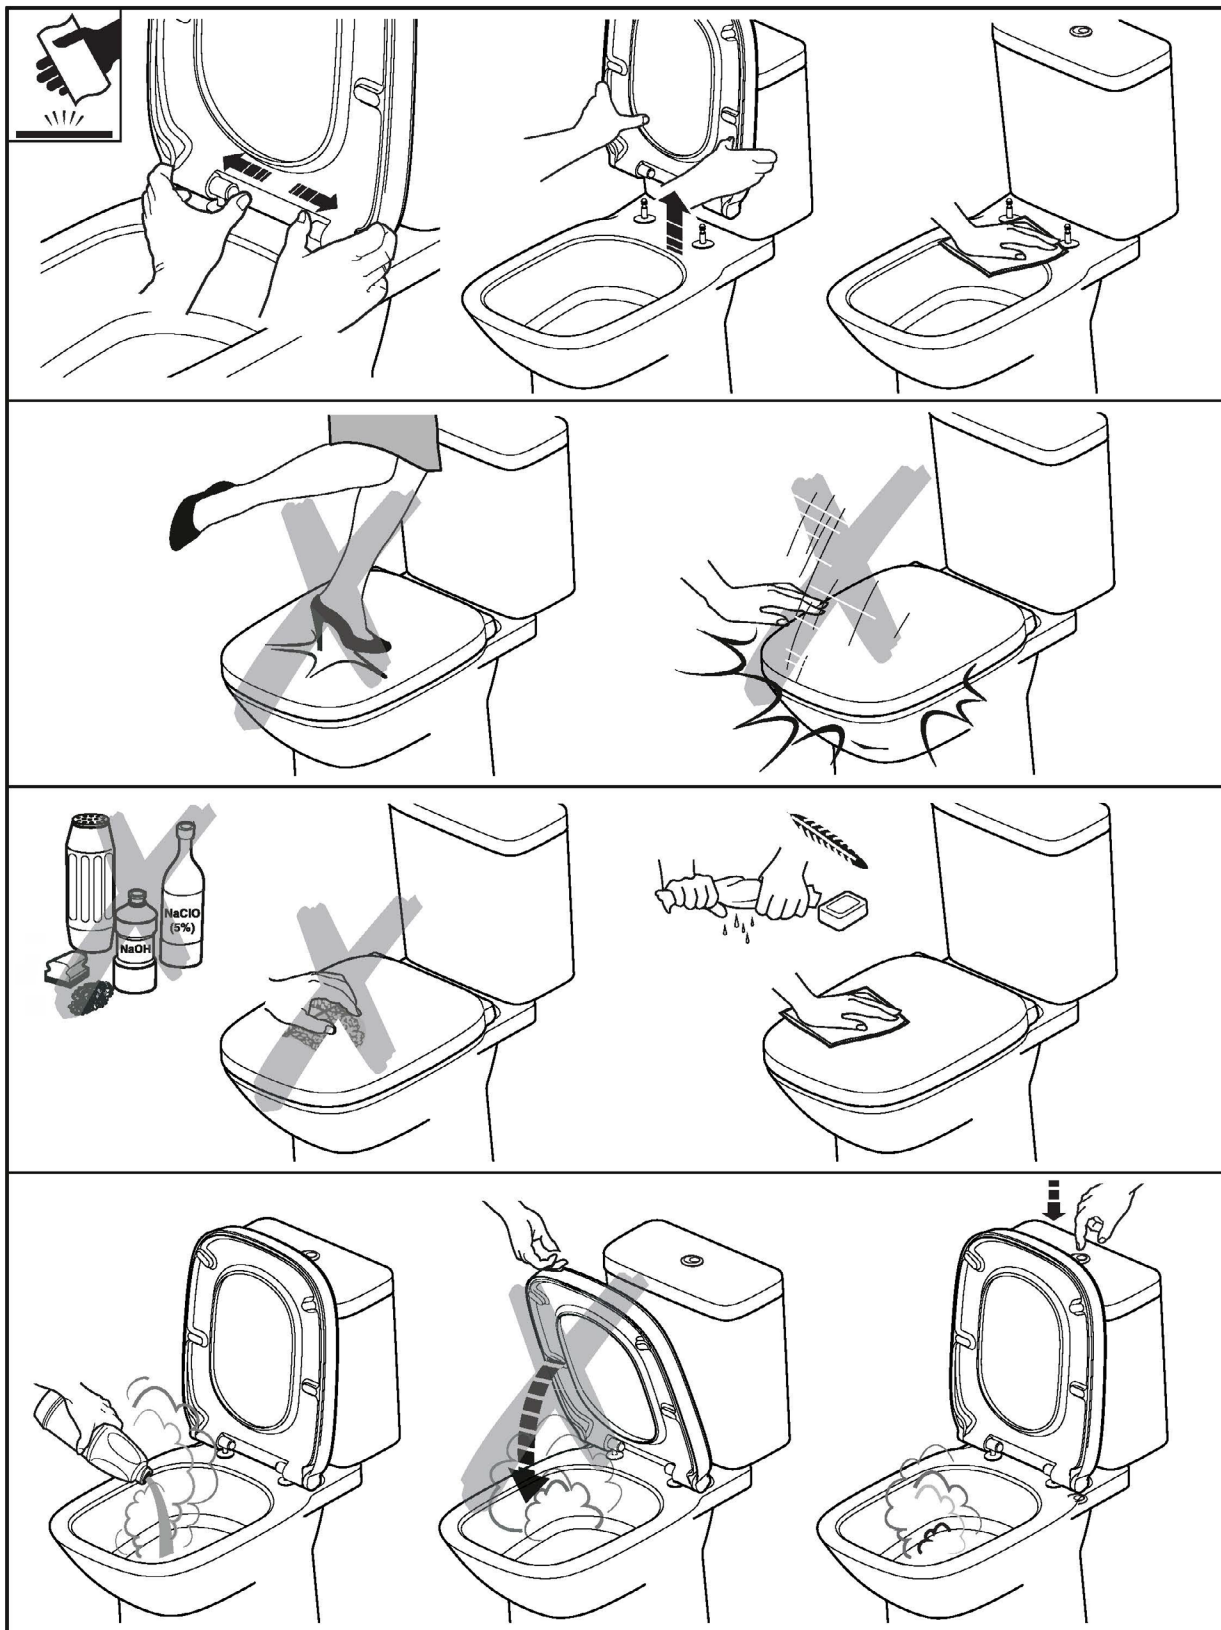

ROCA

DEBBA CLOSE COUPLED P TRAP BOTTOM INLET

INSTALLATION INSTRUCTIONS - SEAT

Plumbers, please ensure a copy of the installation instructions is left with the end user for future reference