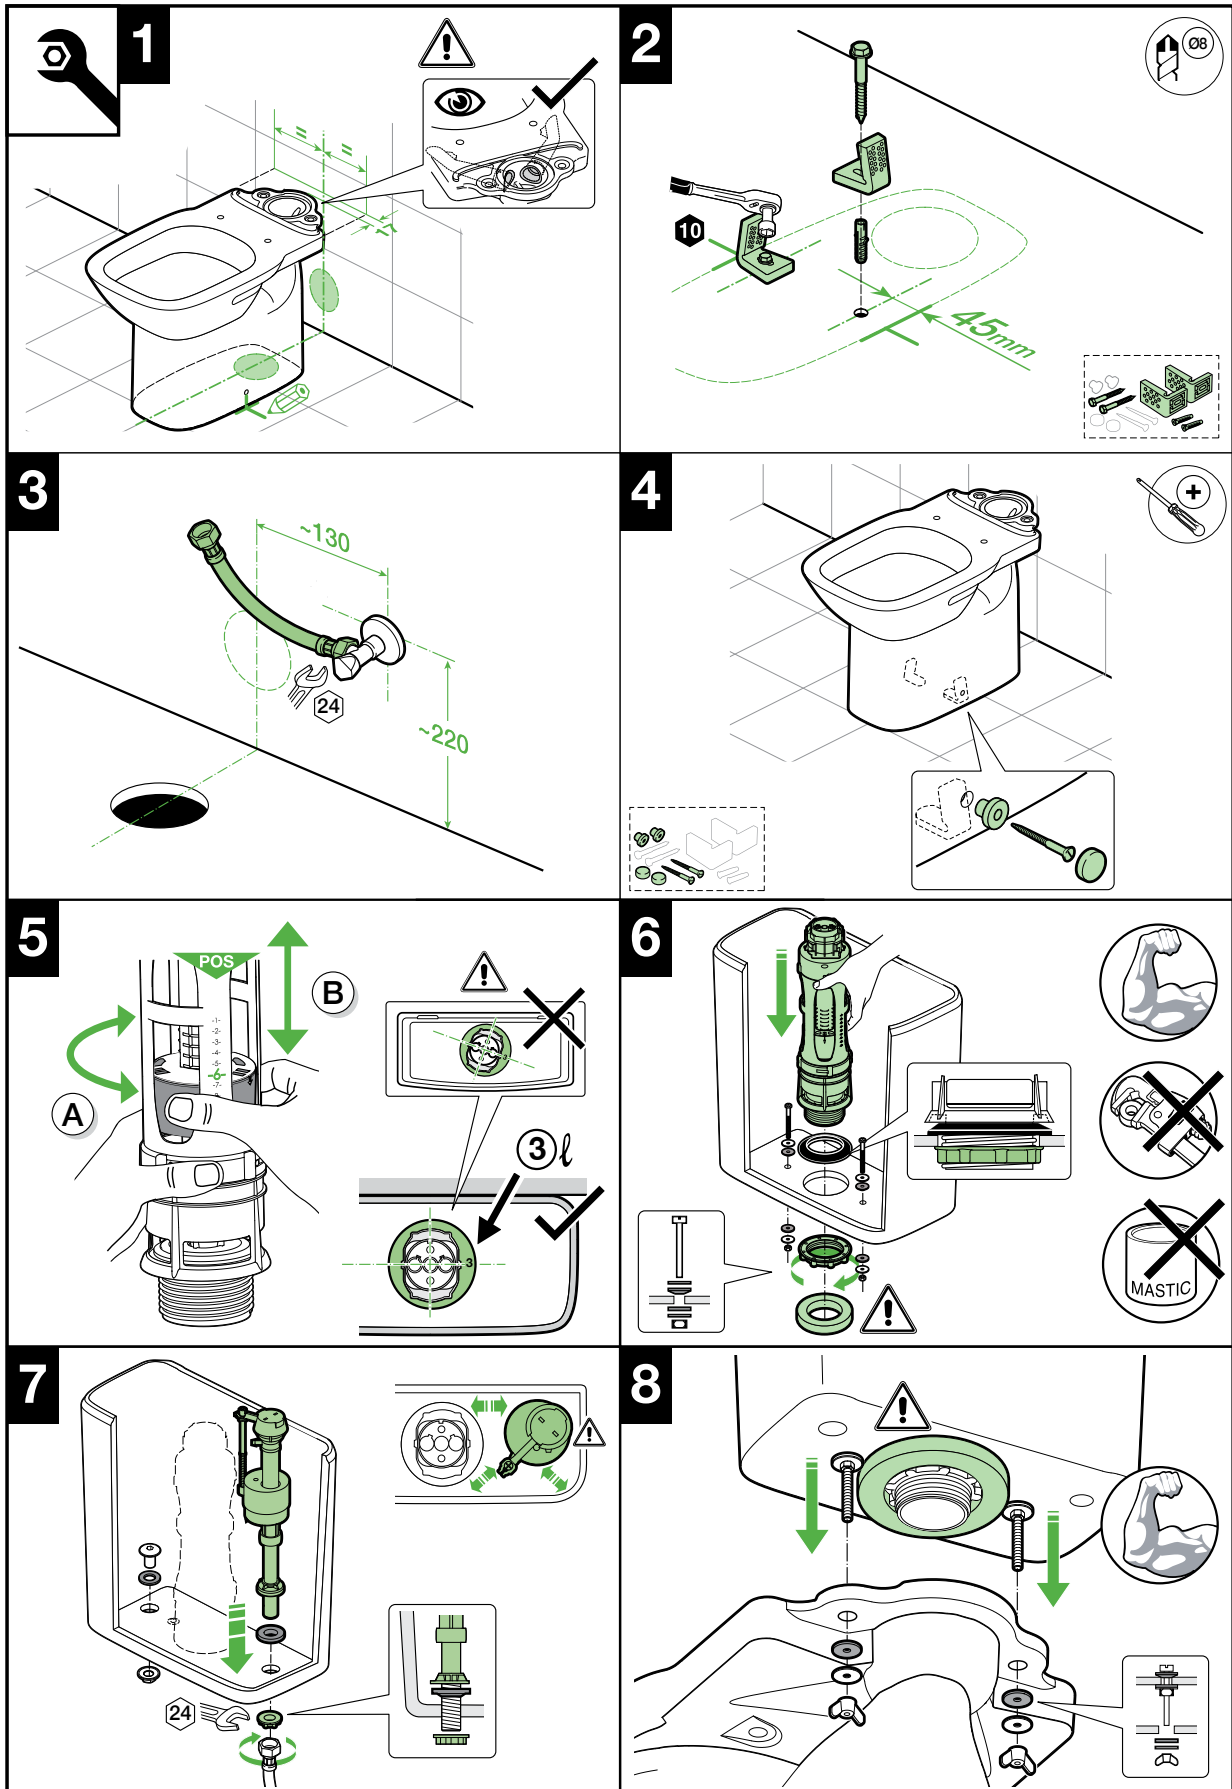

ROCA

DEBBA CLOSE COUPLED P TRAP BOTTOM INLET

INSTALLATION INSTRUCTIONS

Plumbers, please ensure a copy of the installation instructions is left with the end user for future reference