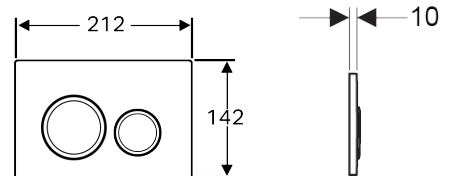

Please refer to Warranty Page for full Terms and Conditions