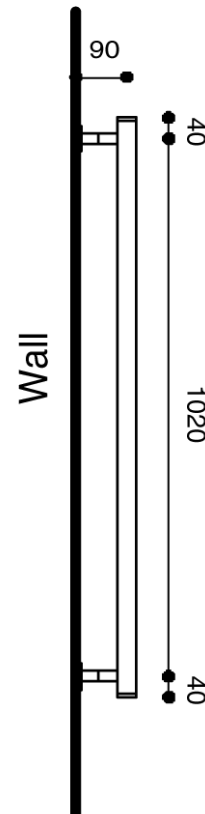

Milli Mood Edit Heated Towel Rail 800 x 1100mm Brushed Gunmetal

2299556

SPECIFICATIONS

Recommended Use	Domestic, Hotel & Commercial
Colour	Brushed Gunmetal
Material	Copper Tube with Brass Fittings
Electrical Connection	Plug-in or Hardwired
Electrical Connection Position	Bottom Left or Right
Heating Method	Water Filled
Power Wattage	150 W
Voltage	240v
IP Rating	IPX3 Plug In. IPX5 Hardwired.

WARRANTY

Warranty - Domestic Use	10 Years
Spare Parts & Labour	12 Months

Please refer to Warranty Page for full Terms and Conditions

Dimensions are nominal measurements only.

CLEANING RECOMMENDATIONS:

We recommend the use of a soft dry cloth. This product should not be cleaned with abrasive materials or cleaning agents. Damage caused by improper treatment is not covered by the product warranty - refer to warranty conditions.

Disclaimer: Products in this specification manual must by regulation be installed by licensed and registered trade people. The manufacturer/distributor reserves the right to vary specifications or delete models from their range without prior notification. Dimensions are nominal measurements only. Dimensions and set-outs listed are correct at time of publication however the manufacturer/distributor takes no responsibility for printing errors.

Published 22/02/2022

To see the complete Milli range go to www.reece.com.au/bathrooms