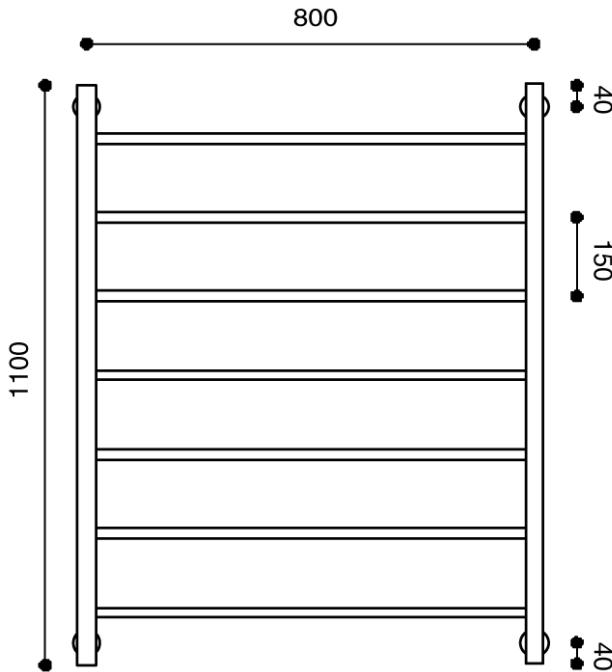

Milli Mood Edit Heated Towel Rail 800 x 1100mm Brushed Gunmetal

2299556

SPECIFICATIONS

Recommended Use	Domestic, Hotel & Commercial
Colour	Brushed Gunmetal
Material	Copper Tube with Brass Fittings
Electrical Connection	Plug-in or Hardwired
Electrical Connection Position	Bottom Left or Right
Heating Method	Water Filled
Power Wattage	150 W
Voltage	240v
IP Rating	IPX3 Plug In. IPX5 Hardwired.

WARRANTY

Warranty - Domestic Use	10 Years
Spare Parts & Labour	12 Months

Please refer to Warranty Page for full Terms and Conditions

Dimensions are nominal measurements only.

CLEANING RECOMMENDATIONS:

We recommend the use of a soft dry cloth. This product should not be cleaned with abrasive materials or cleaning agents. Damage caused by improper treatment is not covered by the product warranty - refer to warranty conditions.

Disclaimer: Products in this specification manual must by regulation be installed by licensed and registered trade people. The manufacturer/distributor reserves the right to vary specifications or delete models from their range without prior notification. Dimensions are nominal measurements only. Dimensions and set-outs listed are correct at time of publication however the manufacturer/distributor takes no responsibility for printing errors.

Published 22/02/2022

To see the complete Milli range go to www.reece.com.au/bathrooms