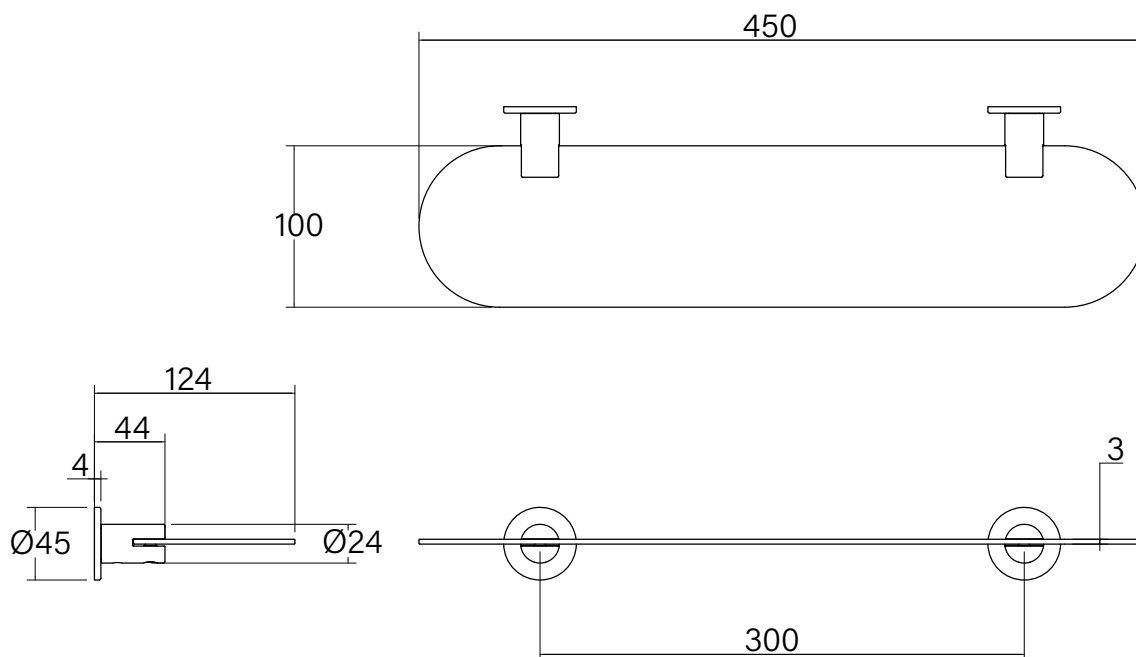

Faucet Strommen Vara Metal Shower Shelf Brushed Admiralty Brass

40576

SPECIFICATIONS

Recommended Use	Domestic; Commercial; Hotel
Colour Finish	Brushed Admiralty Brass
Primary Material	Stainless Steel 304

WARRANTY

Replacement Only - Domestic Use (Years)	40
Parts Replacement Only (Years)	10

Please refer to Warranty Page for full Terms and Conditions

Dimensions are nominal measurements only.

CLEANING RECOMMENDATIONS:

We recommend the use of soapy water or approved cleaners. This product should not be cleaned with abrasive materials. Damage caused by any improper treatment is not covered by the product warranty. Refer to Warranty Conditions

Disclaimer: Products in this specification manual must by regulation be installed by licensed and registered trade people. The manufacturer/distributor reserves the right to vary specifications or delete models from their range without prior notification. Dimensions are nominal measurements only. Dimensions and set-outs listed are correct at time of publication however the manufacturer/distributor takes no responsibility for printing errors.

Published 11/02/2026

To see the complete Faucet Strommen
Vara range go to www.reece.com.au