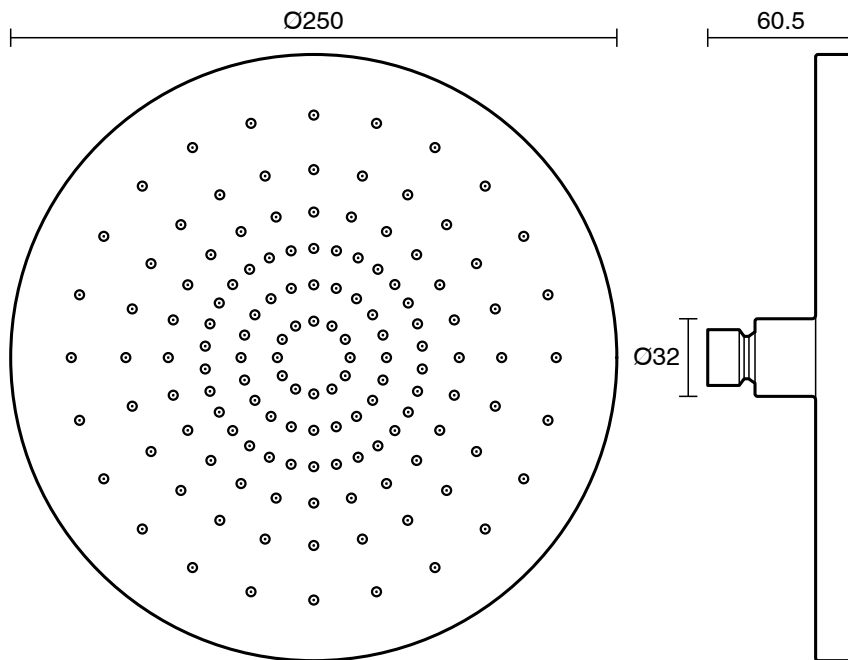

mizu

Mizu Drift Overhead Shower 250mm ABS Brushed Gunmetal (5 Star)

4205589

SPECIFICATIONS

Recommended Use	Commercial, Domestic & Hotel
Colour	Brushed Gunmetal
Primary Material	ABS
Maximum Continuous Working Pressure	500 kPa
Maximum Continuous Working Temperature	60 deg C
Suitable for Storage Tank Hot Water	Yes
Suitable for Continuous Flow Hot Water	Yes
Suitable for Gravity Feed Hot Water	No

WARRANTY

Warranty - Domestic Use	10 Years
Spare Parts & Labour	1 Years

Please refer to Warranty Page for full Terms and Conditions

Dimensions are nominal measurements only.

CLEANING RECOMMENDATIONS:

We recommend the use of soapy water or approved cleaners. This product should not be cleaned with abrasive materials. Damage caused by any improper treatment is not covered by the product warranty. Refer to Warranty Conditions

Disclaimer: Products in this specification manual must by regulation be installed by licensed and registered trade people. The manufacturer/distributor reserves the right to vary specifications or delete models from their range without prior notification. Dimensions are nominal measurements only. Dimensions and set-outs listed are correct at time of publication however the manufacturer/distributor takes no responsibility for printing errors.

Published 05/07/2024

To see the complete Mizu range go to www.reece.com.au