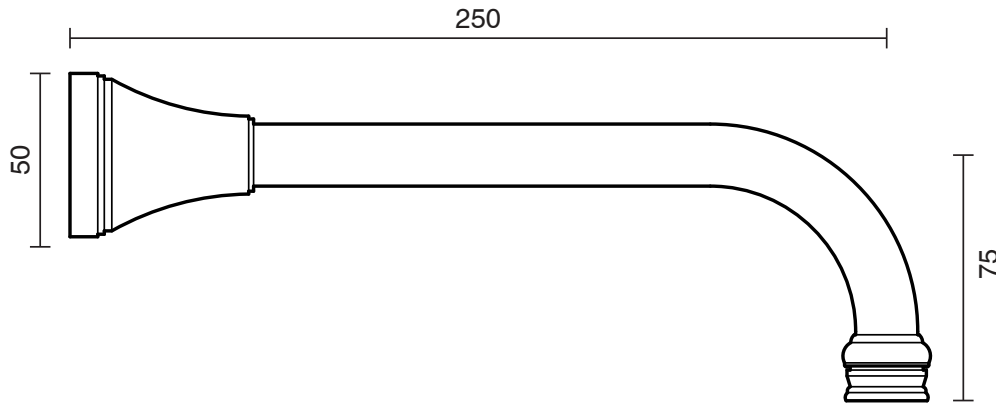

KADO

Kado Era Wall Basin Outlet 250mm Brass Gold (5 Star)

9508827

SPECIFICATIONS

Recommended Use	Domestic, Hotel & Commercial
Colour	Brass Gold
Finish	Polished
Material	DR Brass
Recommended Pressure Range	150 - 500 kPa
Maximum Continuous Working Temperature	80 deg C
Suitable for Storage Tank Hot Water	Yes
Suitable for Continuous Flow Hot Water	Yes
Suitable for Gravity Feed Hot Water	No

WARRANTY

Warranty - Domestic Use	10 Years
Spare Parts & Labour	12 Months

Please refer to Warranty Page for full Terms and Conditions

Dimensions are nominal measurements only.

CLEANING RECOMMENDATIONS:

We recommend the use of soapy water or approved cleaners. This product should not be cleaned with abrasive materials. Damage caused by any improper treatment is not covered by the product warranty. Refer to Warranty Conditions

Disclaimer: Products in this specification manual must by regulation be installed by licensed and registered trade people. The manufacturer/distributor reserves the right to vary specifications or delete models from their range without prior notification. Dimensions are nominal measurements only. Dimensions and set-outs listed are correct at time of publication however the manufacturer/distributor takes no responsibility for printing errors.

Published 06/04/2022

To see the complete Kado range go to www.reece.com.au