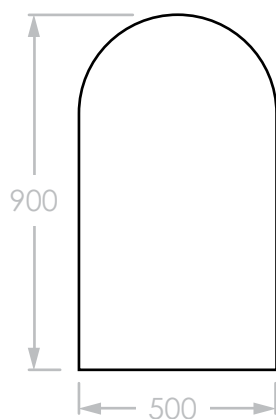

To see the complete Kado Neue range go to www.reece.com.au/bathrooms