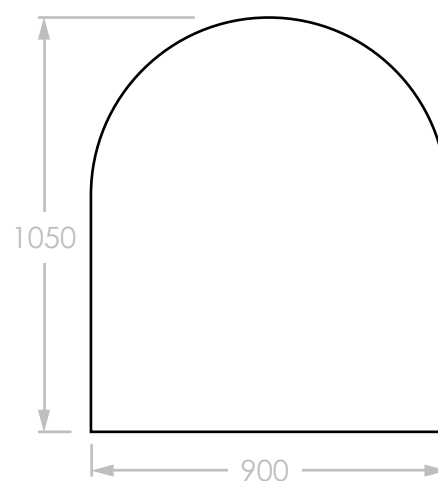

To see the complete Kado Neue range go to www.reece.com.au/bathrooms