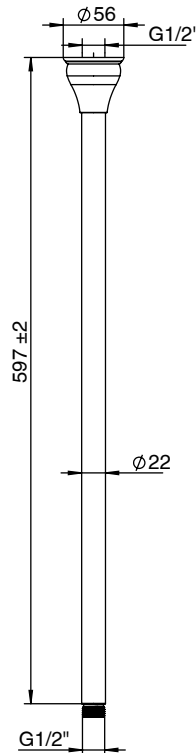

Milli Monument Edit Ceiling Shower Dropper 600mm Brushed Gold

2266293

SPECIFICATIONS

Recommended Use	Domestic, Hotel & Commercial
Colour	Brushed Gold
Material	DR Brass
Recommended Pressure Range	150 - 500 kPa
Maximum Continuous Working Temperature	80 deg C
Suitable for Storage Tank Hot Water	Yes
Suitable for Continuous Flow Hot Water	Yes
Suitable for Gravity Feed Hot Water	No

WARRANTY

Warranty - Domestic Use	15 Years
Spare Parts & Labour	12 Months

Please refer to Warranty Page for full Terms and Conditions

Dimensions are nominal measurements only.

CLEANING RECOMMENDATIONS:

We recommend the use of soapy water or approved cleaners. This product should not be cleaned with abrasive materials. Damage caused by any improper treatment is not covered by the product warranty. Refer to Warranty Conditions

Disclaimer: Products in this specification manual must by regulation be installed by licensed and registered trade people. The manufacturer/distributor reserves the right to vary specifications or delete models from their range without prior notification. Dimensions are nominal measurements only. Dimensions and set-outs listed are correct at time of publication however the manufacturer/distributor takes no responsibility for printing errors.

Published 12/10/2023

To see the complete Milli range go to www.reece.com.au

WaterMark
AS/NZS 3862
WMK25782