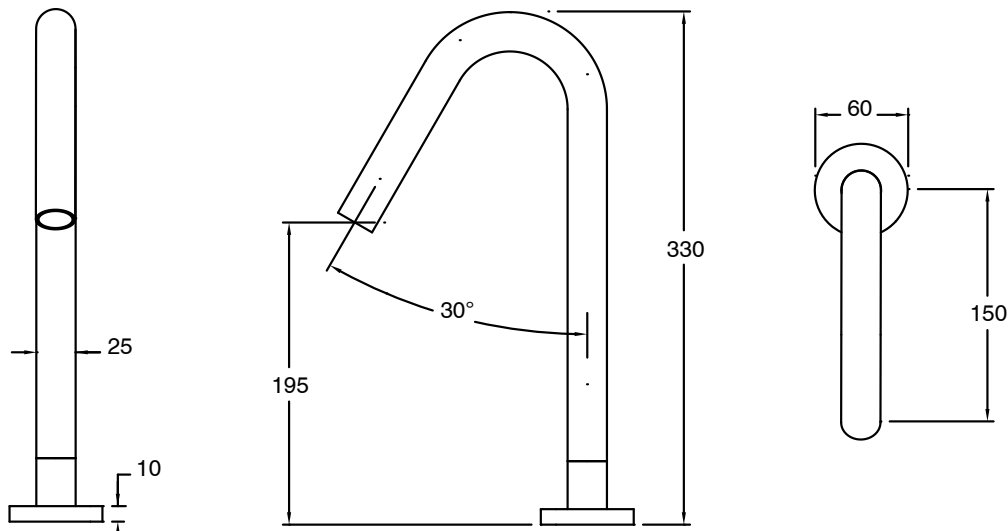

## Sussex Pure Hob Spa Outlet PVD Matte Black

9511447

SPECIFICATIONS	
Recommended Use	Residential;Commercial
Colour Finish	Matte Black
Primary Material	DR Brass
Recommended Pressure Range	150 - 500 kPa as per AS3500
Max Continuous Working Temperature (deg C)	65
Min Continuous Working Temperature (deg C)	1
WARRANTY	
Residential Use (Years)	40
Commercial Use (Years)	10
<i>Please refer to Sussex Warranty page for full Terms and Conditions</i>	

Dimensions are nominal measurements only.