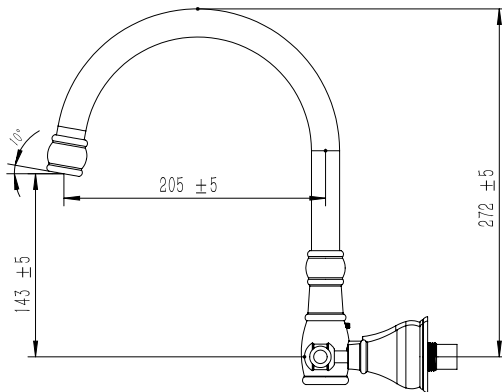

Milli Voir Wall Kitchen Set Lever Handle Brushed Gunmetal (4 Star)

2265554

SPECIFICATIONS

Recommended Use	Domestic, hotel and commercial
Colour	Gunmetal
Material	DR Brass
Recommended Pressure Range	150 - 500 kPa
Max Continuous Working Pressure	500 kPa
Max Continuous Working Temperature	80 deg C
Suitable for Storage Tank Hot Water	Yes
Suitable for Continuous Flow Hot Water	Yes
Suitable for Gravity Feed Hot Water	No

WARRANTY

Warranty - Domestic Use	15 Years
Spare Parts & Labour	12 Months

Please refer to Warranty Page for full Terms and Conditions

Dimensions are nominal measurements only.

CLEANING RECOMMENDATIONS:

We recommend the use of soapy water or approved cleaners. This product should not be cleaned with abrasive materials. Damage caused by any improper treatment is not covered by the product warranty. Refer to Warranty Conditions

Disclaimer: Products in this specification manual must by regulation be installed by licensed and registered trade people. The manufacturer/distributor reserves the right to vary specifications or delete models from their range without prior notification. Dimensions are nominal measurements only. Dimensions and set-outs listed are correct at time of publication however the manufacturer/distributor takes no responsibility for printing errors.

Published 01/06/2020

To see the complete Milli range go to www.reece.com.au