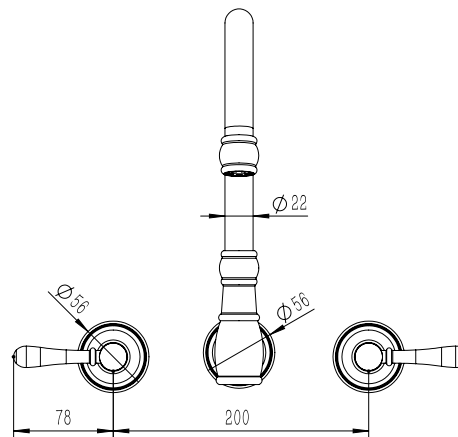

Milli Voir Wall Kitchen Set Lever Handle Brushed Gunmetal (4 Star)

2265554

SPECIFICATIONS

Recommended Use	Domestic, hotel and commercial
Colour	Gunmetal
Material	DR Brass
Recommended Pressure Range	150 - 500 kPa
Max Continuous Working Pressure	500 kPa
Max Continuous Working Temperature	80 deg C
Suitable for Storage Tank Hot Water	Yes
Suitable for Continuous Flow Hot Water	Yes
Suitable for Gravity Feed Hot Water	No

WARRANTY

Warranty - Domestic Use	15 Years
Spare Parts & Labour	12 Months

Please refer to Warranty Page for full Terms and Conditions

Dimensions are nominal measurements only.

CLEANING RECOMMENDATIONS:

We recommend the use of soapy water or approved cleaners. This product should not be cleaned with abrasive materials. Damage caused by any improper treatment is not covered by the product warranty. Refer to Warranty Conditions

Disclaimer: Products in this specification manual must by regulation be installed by licensed and registered trade people. The manufacturer/distributor reserves the right to vary specifications or delete models from their range without prior notification. Dimensions are nominal measurements only. Dimensions and set-outs listed are correct at time of publication however the manufacturer/distributor takes no responsibility for printing errors.

Published 01/06/2020

To see the complete Milli range go to www.reece.com.au