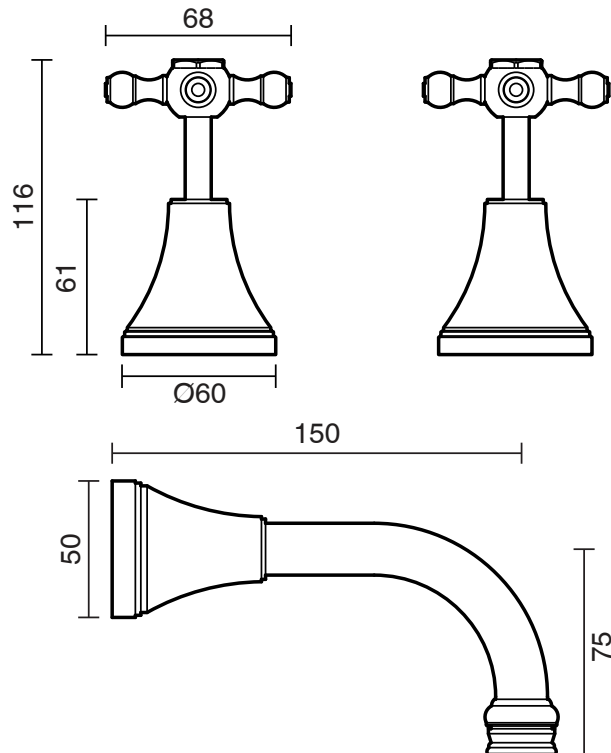

KADO

Kado Era Wall Bath Set 150mm Cross Handles Brass Gold

9507586

SPECIFICATIONS

Recommended Use	Domestic, Hotel & Commercial
Colour	Brass Gold
Finish	Polished
Material	DR Brass
Recommended Pressure Range	150 - 500 kPa
Maximum Continuous Working Temperature	80 deg C
Suitable for Storage Tank Hot Water	Yes
Suitable for Continuous Flow Hot Water	Yes
Suitable for Gravity Feed Hot Water	No

WARRANTY

Warranty - Domestic Use	10 Years
Spare Parts & Labour	12 Months

Please refer to Warranty Page for full Terms and Conditions

Dimensions are nominal measurements only.

CLEANING RECOMMENDATIONS:

We recommend the use of soapy water or approved cleaners. This product should not be cleaned with abrasive materials. Damage caused by any improper treatment is not covered by the product warranty. Refer to Warranty Conditions

Disclaimer: Products in this specification manual must by regulation be installed by licensed and registered trade people. The manufacturer/distributor reserves the right to vary specifications or delete models from their range without prior notification. Dimensions are nominal measurements only. Dimensions and set-outs listed are correct at time of publication however the manufacturer/distributor takes no responsibility for printing errors.

Published 12/10/2023

To see the complete Kado range go to www.reece.com.au

WaterMark
AS/NZS 3718
WM-022967