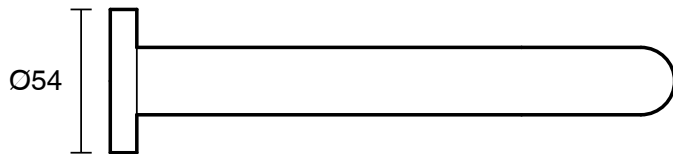

S U S S E X

Sussex Scala 25mm Wall Outlet Curved 200mm LUX PVD Brushed Pure Gold (6 Star)

2267049

SPECIFICATIONS

Recommended Use	Domestic;Hotel;Commercial
Colour Finish	Brushed Pure Gold
Primary Material	DR Brass
Recommended Pressure Range	150 - 500 kPa as per AS3500
Max Continuous Working Temperature (deg C)	65
Min Continuous Working Temperature (deg C)	5
Hot Water Unit Suitability	Gravity Feed;Storage Tank;Continuous Flow

WARRANTY

Warranty - Domestic Use (Years)	15
Spare Parts & Labour (Years)	15

Please refer to Warranty Page for full Terms and Conditions

Dimensions are nominal measurements only.

CLEANING RECOMMENDATIONS:

We recommend the use of soapy water or approved cleaners. This product should not be cleaned with abrasive materials. Damage caused by any improper treatment is not covered by the product warranty. Refer to Warranty Conditions

Disclaimer: Products in this specification manual must by regulation be installed by licensed and registered trade people. The manufacturer/distributor reserves the right to vary specifications or delete models from their range without prior notification. Dimensions are nominal measurements only. Dimensions and set-outs listed are correct at time of publication however the manufacturer/distributor takes no responsibility for printing errors.

Published 17/03/2025

To see the complete Sussex range go to www.reece.com.au