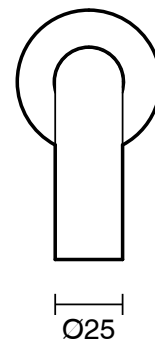

S U S S E X

Sussex Scala 25mm Wall Outlet Curved 200mm LUX PVD Brushed Pure Gold (6 Star)

2267049

SPECIFICATIONS

Recommended Use	Domestic;Hotel;Commercial
Colour Finish	Brushed Pure Gold
Primary Material	DR Brass
Recommended Pressure Range	150 - 500 kPa as per AS3500
Max Continuous Working Temperature (deg C)	65
Min Continuous Working Temperature (deg C)	5
Hot Water Unit Suitability	Gravity Feed;Storage Tank;Continuous Flow

WARRANTY

Warranty - Domestic Use (Years)	15
Spare Parts & Labour (Years)	15

Please refer to Warranty Page for full Terms and Conditions