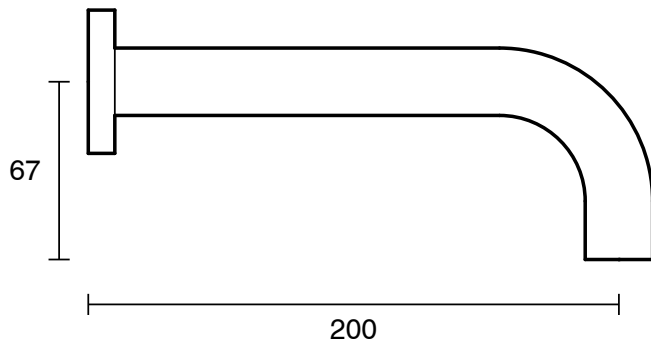

S U S S E X

Sussex Scala 25mm Wall Outlet Curved 200mm LUX PVD Brushed Pure Gold (6 Star)

2267049

SPECIFICATIONS

Recommended Use	Domestic;Hotel;Commercial
Colour Finish	Brushed Pure Gold
Primary Material	DR Brass
Recommended Pressure Range	150 - 500 kPa as per AS3500
Max Continuous Working Temperature (deg C)	65
Min Continuous Working Temperature (deg C)	5
Hot Water Unit Suitability	Gravity Feed;Storage Tank;Continuous Flow

WARRANTY

Warranty - Domestic Use (Years)	15
Spare Parts & Labour (Years)	15

Please refer to Warranty Page for full Terms and Conditions

Dimensions are nominal measurements only.

CLEANING RECOMMENDATIONS:

We recommend the use of soapy water or approved cleaners. This product should not be cleaned with abrasive materials. Damage caused by any improper treatment is not covered by the product warranty. Refer to Warranty Conditions

Disclaimer: Products in this specification manual must by regulation be installed by licensed and registered trade people. The manufacturer/distributor reserves the right to vary specifications or delete models from their range without prior notification. Dimensions are nominal measurements only. Dimensions and set-outs listed are correct at time of publication however the manufacturer/distributor takes no responsibility for printing errors.

Published 17/03/2025

To see the complete Sussex range go to www.reece.com.au