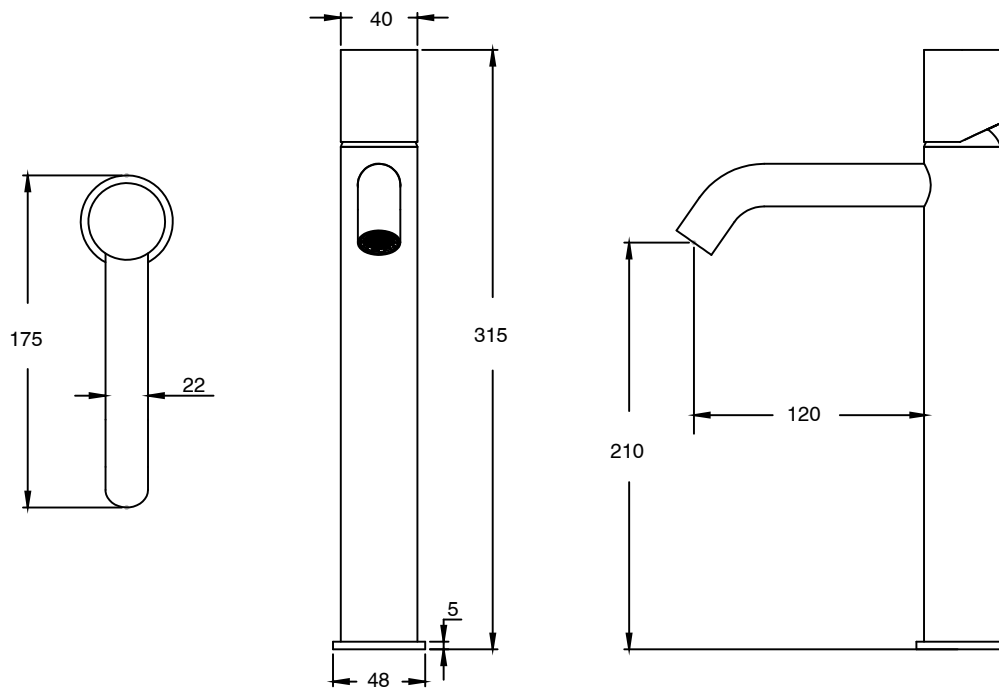

**Milli Pure Extended Basin Mixer Tap Curved Spout with Cirque Textured Handle PVD Brushed Gold (5 Star) 9510893**

SPECIFICATIONS	
Recommended Use	Domestic;Hotel;Commercial
Colour Finish	Brushed Gold
Primary Material	DR Brass
Recommended Pressure Range	150 - 500 kPa as per AS3500
Max Continuous Working Temperature (deg C)	65
Min Continuous Working Temperature (deg C)	5
Hot Water Unit Suitability	Storage Tank;Continuous Flow
WARRANTY	
Warranty - Domestic Use (Years)	15
Spare Parts & Labour (Years)	1
<i>Please refer to Warranty Page for full Terms and Conditions</i>	

**Disclaimer:** Products in this specification manual must by regulation be installed by licensed and registered trade people. The manufacturer/distributor reserves the right to vary specifications or delete models from their range without prior notification. Dimensions are nominal measurements only. Dimensions and set-outs listed are correct at time of publication however the manufacturer/distributor takes no responsibility for printing errors.