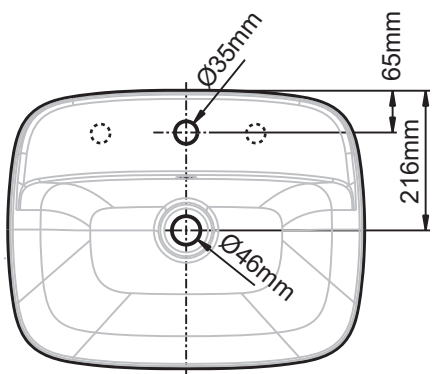

**Signature
Semi Recessed Basin**

**CCAS0320-101/
CCAS0320-108**

American Standard

**CCAS0320-
101/108**

**CC1-CN511
M9A009618**

1

2

3

4

5

6