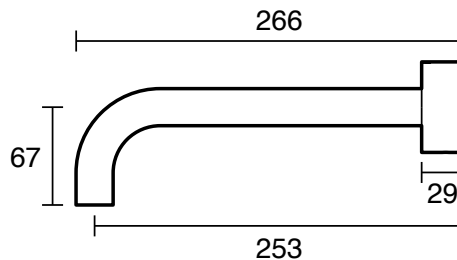

SUSSEX

Sussex Pure Elemental Bath Set 250mm PVD Matte Black

43752

SPECIFICATIONS

Recommended Use	Residential;Commercial
Colour Finish	Matte Black
Primary Material	Brass
Recommended Pressure Range	150 - 500 kPa as per AS3500
Max Continuous Working Temperature (deg C)	65
Min Continuous Working Temperature (deg C)	1

WARRANTY

Residential Use (Years)	40
Commercial Use (Years)	10

Please refer to Sussex Warranty page for full Terms and Conditions

Dimensions are nominal measurements only.

CLEANING RECOMMENDATIONS:

We recommend the use of soapy water or approved cleaners. This product should not be cleaned with abrasive materials. Damage caused by any improper treatment is not covered by the product warranty. Refer to Warranty Conditions

Disclaimer: Products in this specification manual must by regulation be installed by licensed and registered trade people. The manufacturer/distributor reserves the right to vary specifications or delete models from their range without prior notification. Dimensions are nominal measurements only. Dimensions and set-outs listed are correct at time of publication however the manufacturer/distributor takes no responsibility for printing errors.

Published 01/04/2026

To see the complete Sussex range go to www.reece.com.au