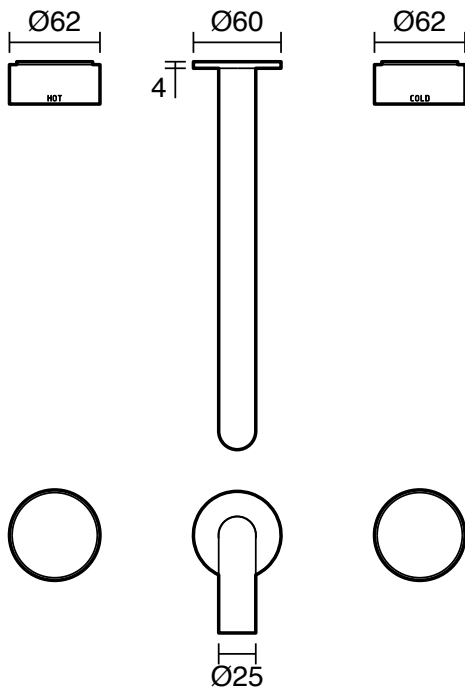

SUSSEX

Sussex Pure Elemental Bath Set 250mm PVD Matte Black

43752

SPECIFICATIONS

Recommended Use	Residential;Commercial
Colour Finish	Matte Black
Primary Material	Brass
Recommended Pressure Range	150 - 500 kPa as per AS3500
Max Continuous Working Temperature (deg C)	65
Min Continuous Working Temperature (deg C)	1

WARRANTY

Residential Use (Years)	40
Commercial Use (Years)	10

Please refer to Sussex Warranty page for full Terms and Conditions

Dimensions are nominal measurements only.

CLEANING RECOMMENDATIONS:

We recommend the use of soapy water or approved cleaners. This product should not be cleaned with abrasive materials. Damage caused by any improper treatment is not covered by the product warranty. Refer to Warranty Conditions

Disclaimer: Products in this specification manual must by regulation be installed by licensed and registered trade people. The manufacturer/distributor reserves the right to vary specifications or delete models from their range without prior notification. Dimensions are nominal measurements only. Dimensions and set-outs listed are correct at time of publication however the manufacturer/distributor takes no responsibility for printing errors.

Published 01/04/2026

To see the complete Sussex range go to www.reece.com.au