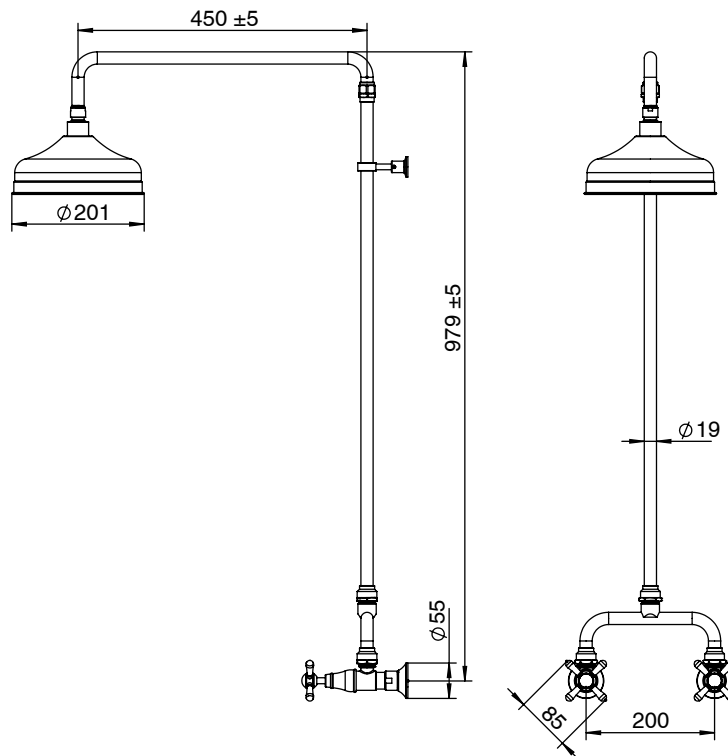

Milli Monument Edit Exposed Shower Set Cross Handles Brushed Gunmetal (3 Star)

4204518

SPECIFICATIONS	
Recommended Use	Domestic, Hotel & Commercial
Colour	Brushed Gunmetal
Finish	Brushed
Material	DR Brass
Recommended Pressure Range	150 - 500 kPa
Maximum Continuous Working Temperature	80 deg C
Suitable for Storage Tank Hot Water	Yes
Suitable for Continuous Flow Hot Water	Yes
Suitable for Gravity Feed Hot Water	No
WARRANTY	
Warranty - Domestic Use	15 Years
Spare Parts & Labour	12 Months
<i>Please refer to Warranty Page for full Terms and Conditions</i>	