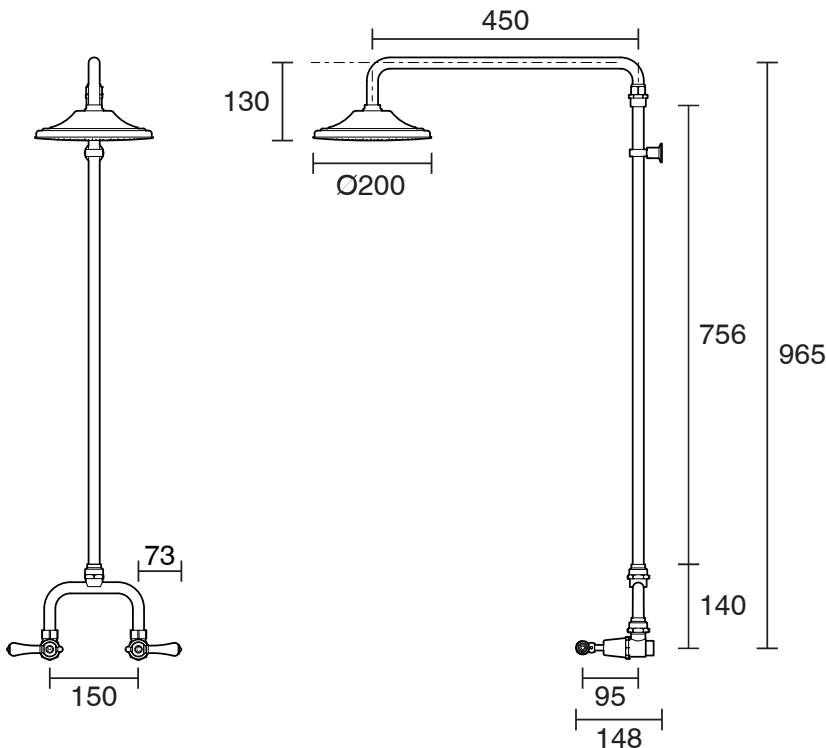

KADO

Kado Era Exposed Shower Set Lever Handle Porcelain Handle Chrome (3 Star)

9507545

SPECIFICATIONS	
Recommended Use	Domestic, Hotel & Commercial
Colour	Porcelain Chrome
Finish	Polished
Material	DR Brass
Recommended Pressure Range	150 - 500 kPa
Maximum Continuous Working Temperature	80 deg C
Suitable for Storage Tank Hot Water	Yes
Suitable for Continuous Flow Hot Water	Yes
Suitable for Gravity Feed Hot Water	No
WARRANTY	
Warranty - Domestic Use	10 Years
Spare Parts & Labour	12 Months
<i>Please refer to Warranty Page for full Terms and Conditions</i>	