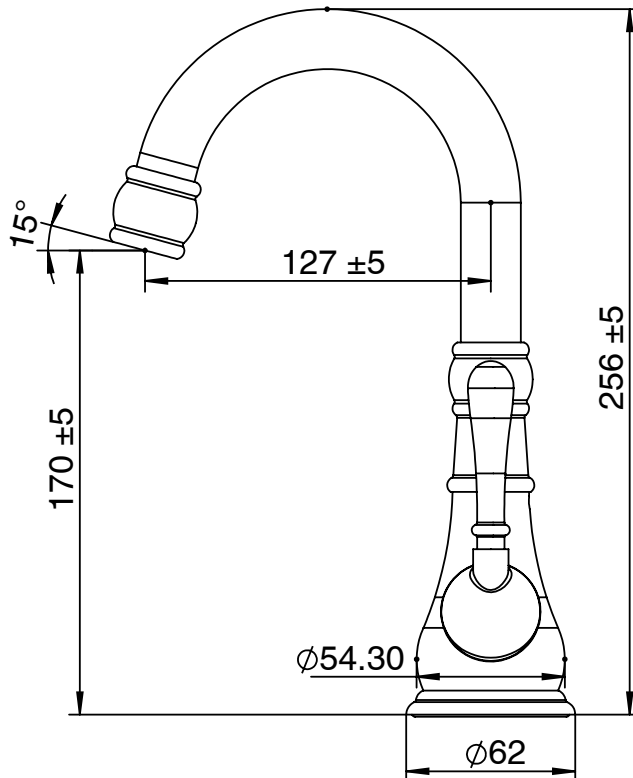

Milli

Milli Voir Basin Mixer Chrome (5 Star)

2265265

SPECIFICATIONS

Recommended Use	Domestic, hotel and commercial
Colour	Chrome
Material	DR Brass
Recommended Pressure Range	150 - 500 kPa
Max Continuous Working Pressure	500 kPa
Max Continuous Working Temperature	80 deg C
Suitable for Storage Tank Hot Water	Yes
Suitable for Continuous Flow Hot Water	Yes
Suitable for Gravity Feed Hot Water	No

WARRANTY

Warranty - Domestic Use	15 Years
Spare Parts & Labour	12 Months

Please refer to Warranty Page for full Terms and Conditions

Dimensions are nominal measurements only.

CLEANING RECOMMENDATIONS:

We recommend the use of soapy water or approved cleaners. This product should not be cleaned with abrasive materials. Damage caused by any improper treatment is not covered by the product warranty. Refer to Warranty Conditions

Disclaimer: Products in this specification manual must by regulation be installed by licensed and registered trade people. The manufacturer/distributor reserves the right to vary specifications or delete models from their range without prior notification. Dimensions are nominal measurements only. Dimensions and set-outs listed are correct at time of publication however the manufacturer/distributor takes no responsibility for printing errors.

Published 01/06/2020

To see the complete Milli range go to www.reece.com.au