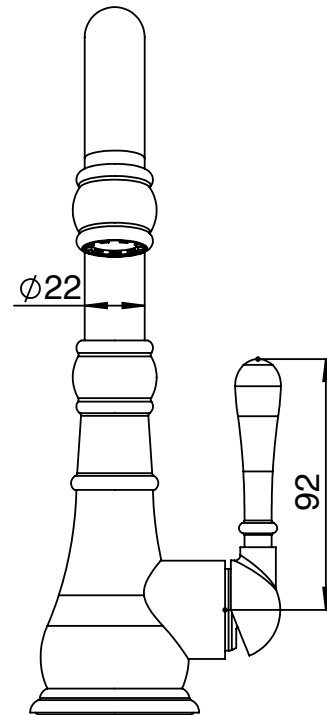

Milli

Milli Voir Basin Mixer Chrome (5 Star)

2265265

SPECIFICATIONS

Recommended Use	Domestic, hotel and commercial
Colour	Chrome
Material	DR Brass
Recommended Pressure Range	150 - 500 kPa
Max Continuous Working Pressure	500 kPa
Max Continuous Working Temperature	80 deg C
Suitable for Storage Tank Hot Water	Yes
Suitable for Continuous Flow Hot Water	Yes
Suitable for Gravity Feed Hot Water	No

WARRANTY

Warranty - Domestic Use	15 Years
Spare Parts & Labour	12 Months

Please refer to Warranty Page for full Terms and Conditions

Dimensions are nominal measurements only.

CLEANING RECOMMENDATIONS:

We recommend the use of soapy water or approved cleaners. This product should not be cleaned with abrasive materials. Damage caused by any improper treatment is not covered by the product warranty. Refer to Warranty Conditions

Disclaimer: Products in this specification manual must by regulation be installed by licensed and registered trade people. The manufacturer/distributor reserves the right to vary specifications or delete models from their range without prior notification. Dimensions are nominal measurements only. Dimensions and set-outs listed are correct at time of publication however the manufacturer/distributor takes no responsibility for printing errors.

Published 01/06/2020

To see the complete Milli range go to www.reece.com.au