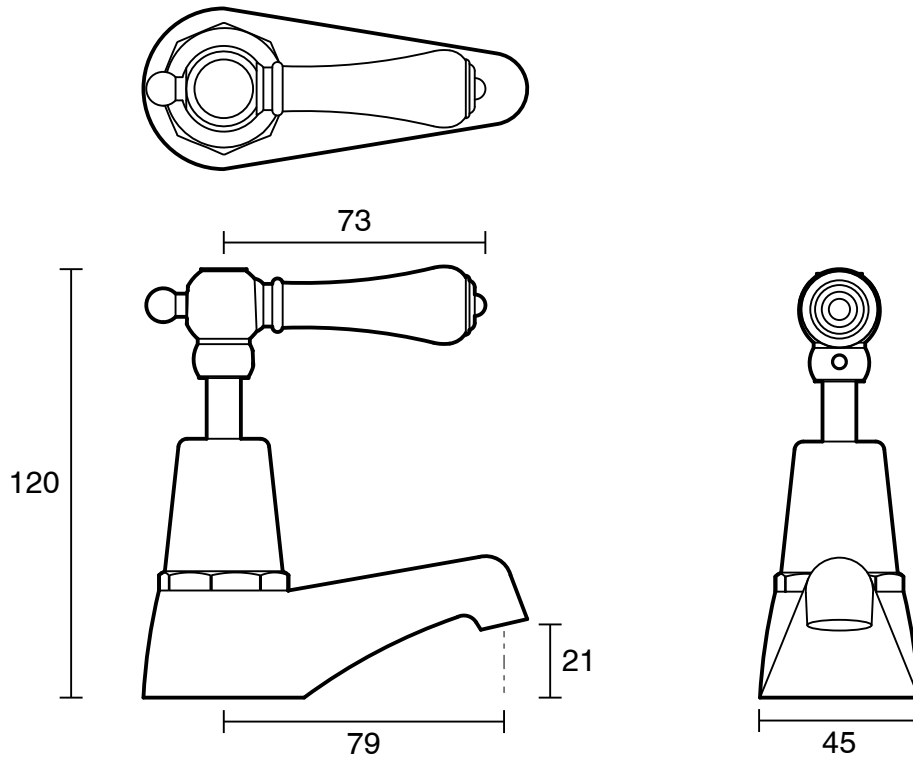

KADO

Kado Era Pillar Tap Lever Porcelain Handle Chrome (5 Star)

9507607

SPECIFICATIONS	
Recommended Use	Domestic, Hotel & Commercial
Colour	Chrome with Porcelain Handles
Finish	Polished
Material	DR Brass
Recommended Pressure Range	150 - 500 kPa
Maximum Continuous Working Temperature	80 deg C
Suitable for Storage Tank Hot Water	Yes
Suitable for Continuous Flow Hot Water	Yes
Suitable for Gravity Feed Hot Water	No
WARRANTY	
Warranty - Domestic Use	10 Years
Spare Parts & Labour	12 Months
<i>Please refer to Warranty Page for full Terms and Conditions</i>	