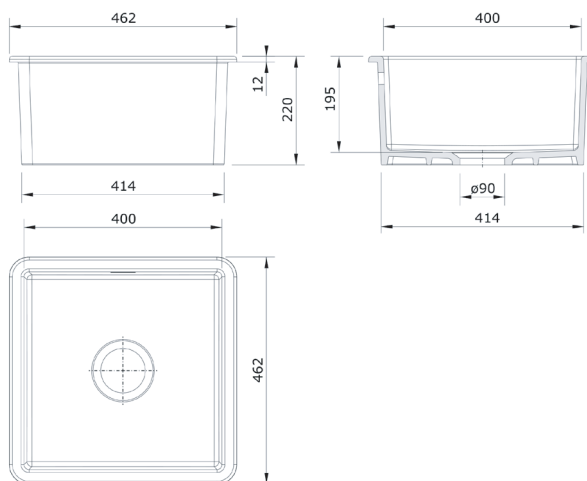

Dimensions are nominal measurements only.

CLEANING RECOMMENDATIONS:

We recommend the use of soapy water or approved cleaners. This product should not be cleaned with abrasive materials. Damage caused by any improper treatment is not covered by the product warranty. Refer to Warranty Conditions

Disclaimer: Products in this specification manual must by regulation be installed by licensed and registered trade people. The manufacturer/distributor reserves the right to vary specifications or delete models from their range without prior notification. Dimensions are nominal measurements only. Dimensions and set-outs listed are correct at time of publication however the manufacturer/distributor takes no responsibility for printing errors.

Published 26/03/2025

To see the complete Memo range go to www.reece.com.au