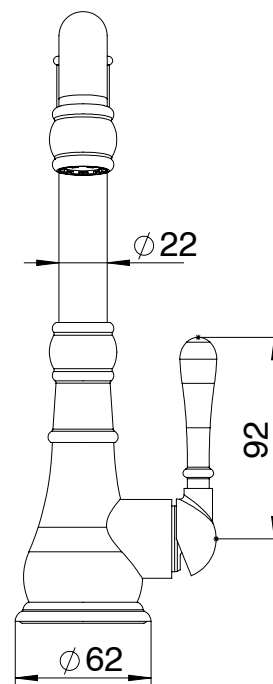

Dimensions are nominal measurements only.

CLEANING RECOMMENDATIONS:

We recommend the use of soapy water or approved cleaners. This product should not be cleaned with abrasive materials. Damage caused by any improper treatment is not covered by the product warranty. Refer to Warranty Conditions

Disclaimer: Products in this specification manual must by regulation be installed by licensed and registered trade people. The manufacturer/distributor reserves the right to vary specifications or delete models from their range without prior notification. Dimensions are nominal measurements only. Dimensions and set-outs listed are correct at time of publication however the manufacturer/distributor takes no responsibility for printing errors.

Published 01/06/2020

To see the complete Milli range go to www.reece.com.au