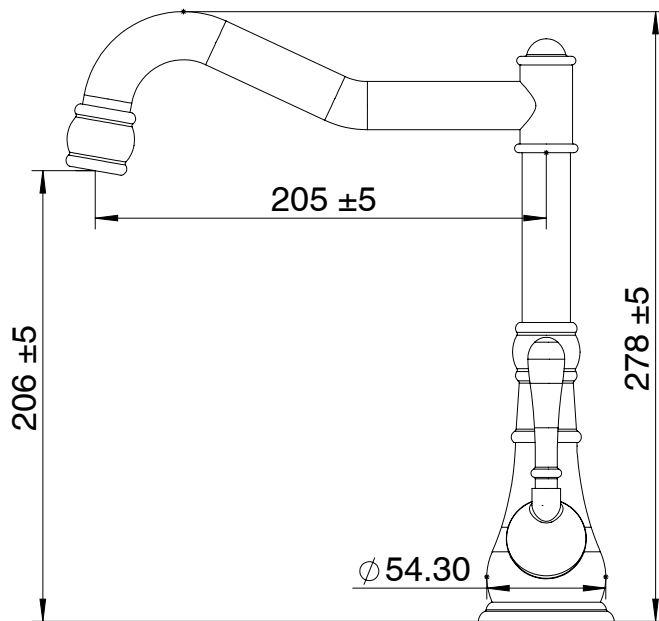

Dimensions are nominal measurements only.

CLEANING RECOMMENDATIONS:

We recommend the use of soapy water or approved cleaners. This product should not be cleaned with abrasive materials. Damage caused by any improper treatment is not covered by the product warranty. Refer to Warranty Conditions

Disclaimer: Products in this specification manual must by regulation be installed by licensed and registered trade people. The manufacturer/distributor reserves the right to vary specifications or delete models from their range without prior notification. Dimensions are nominal measurements only. Dimensions and set-outs listed are correct at time of publication however the manufacturer/distributor takes no responsibility for printing errors.

Published 01/06/2020

To see the complete Milli range go to www.reece.com.au