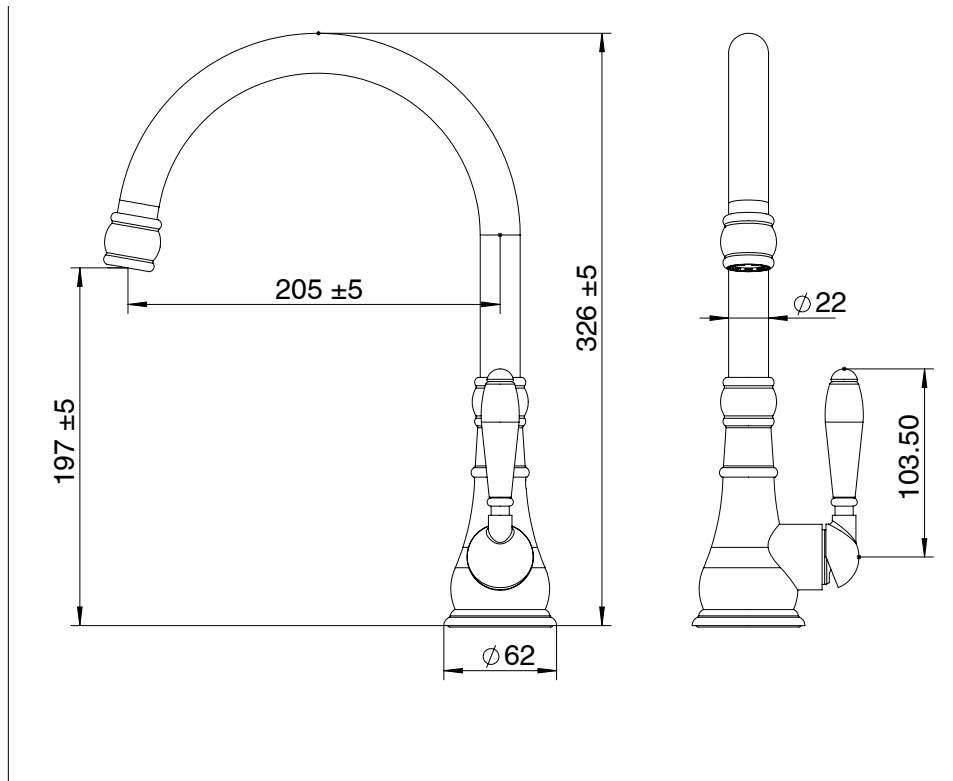

Milli

Milli Voir Sink Mixer with Porcelain Handle Brushed Gunmetal (4 Star)

2265542

SPECIFICATIONS

Recommended Use	Domestic, hotel and commercial
Colour	Gunmetal
Material	DR Brass
Recommended Pressure Range	150 - 500 kPa
Max Continuous Working Pressure	500 kPa
Max Continuous Working Temperature	80 deg C
Suitable for Storage Tank Hot Water	Yes
Suitable for Continuous Flow Hot Water	Yes
Suitable for Gravity Feed Hot Water	No

WARRANTY

Warranty - Domestic Use	15 Years
Spare Parts & Labour	12 Months

Please refer to Warranty Page for full Terms and Conditions

Dimensions are nominal measurements only.

CLEANING RECOMMENDATIONS:

We recommend the use of soapy water or approved cleaners. This product should not be cleaned with abrasive materials. Damage caused by any improper treatment is not covered by the product warranty. Refer to Warranty Conditions

Disclaimer: Products in this specification manual must by regulation be installed by licensed and registered trade people. The manufacturer/distributor reserves the right to vary specifications or delete models from their range without prior notification. Dimensions are nominal measurements only. Dimensions and set-outs listed are correct at time of publication however the manufacturer/distributor takes no responsibility for printing errors.

Published 01/06/2020

To see the complete Milli range go to www.reece.com.au