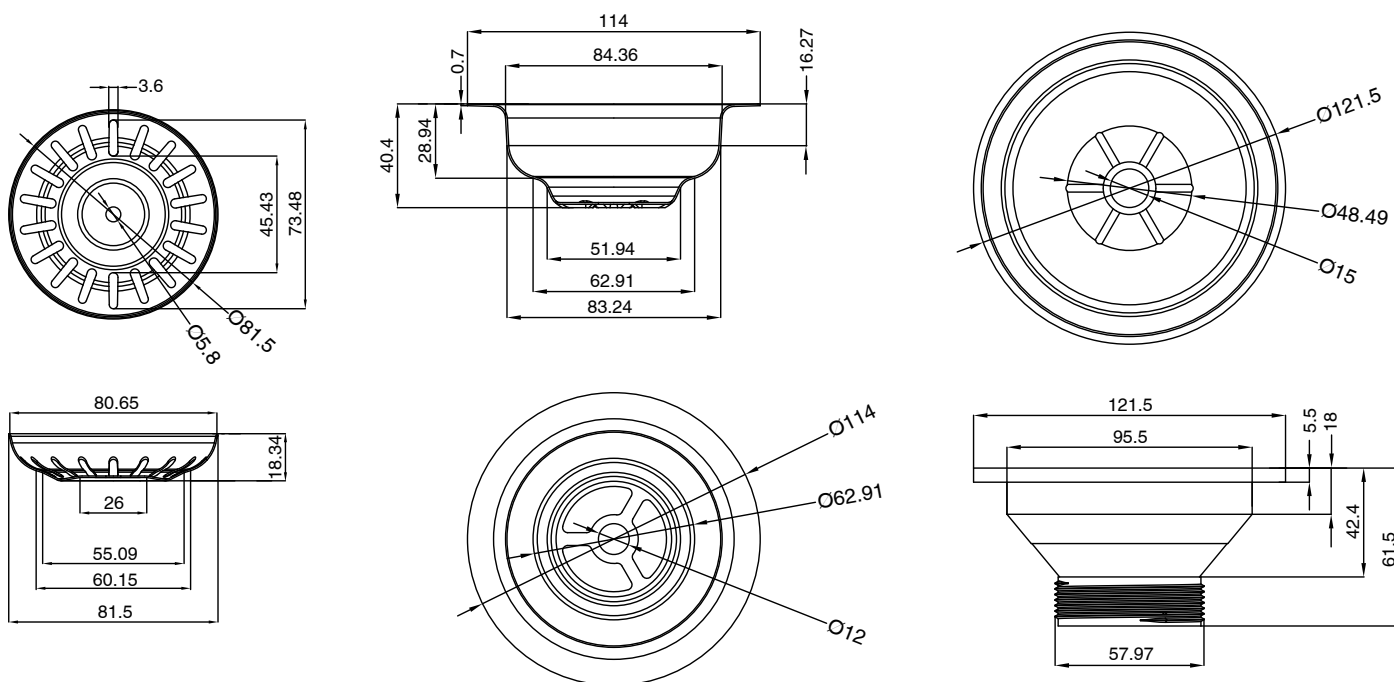

Memo Basket Plug & Waste 90mm x 50mm (Suits Stainless Steel Sinks) Stainless Steel

2402728

SPECIFICATIONS

Recommended Use	Domestic, Hotel & Commercial
Material	Stainless Steel (304 Grade)
Colour	Stainless Steel
Finish	Satin
Size	90mm x 50mm
Suitable for	This waste is suitable for stainless steel sinks

WARRANTY

Replacement Only - Domestic Use 12 Months

Please refer to Warranty Page for full Terms and Conditions

Dimensions are nominal measurements only.

CLEANING RECOMMENDATIONS:

We recommend using a soft cloth or moist sponge with soapy water or mild detergent. Rinse with clean water, towel dry after cleaning. Clean regularly to protect surface finish. Do not use chemical or abrasive cleaners, avoid using a scrubbing brush or scourer sponge to clean. A soft brush can be used for hard to reach places. Damage caused by any improper treatment is not covered by the product warranty. Refer to Warranty Conditions.

Disclaimer: Products in this specification manual must by regulation be installed by licensed and registered trade people. The manufacturer/distributor reserves the right to vary specifications or delete models from their range without prior notification. Dimensions are nominal measurements only. Dimensions and set-outs listed are correct at time of publication however the manufacturer/distributor takes no responsibility for printing errors.

Published 07/06/2023

To see the complete Memo range go to www.reece.com.au