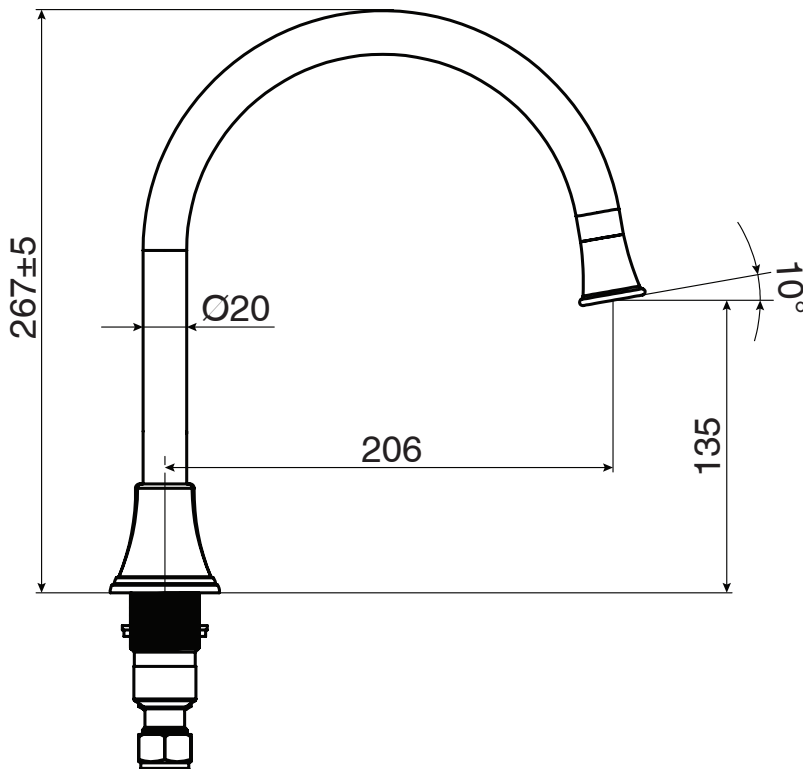

Posh

Posh Canterbury Hob Spa Outlet Only

SPECIFICATIONS

Recommended Use	Domestic, hotel and commercial
Colour	Chrome
Colour Availability	Chrome, Brass Gold
Material	Brass - DR
Recommended Pressure Range	150 - 500 kPa
Max Continuous Working Pressure	500 kPa
Max Continuous Working Temperature	80 deg C
Suitable for Storage Tank Hot Water	Yes
Suitable for Continuous Flow Hot Water	Yes
Suitable for Gravity Feed Hot Water	No

WARRANTY

Warranty - Domestic Use	10 Years
Spare Parts & Labour	12 Months

Please refer to Warranty Page for full Terms and Conditions

Dimensions are nominal measurements only.

CLEANING RECOMMENDATIONS:

We recommend the use of soapy water or approved cleaners. This product should not be cleaned with abrasive materials. Damage caused by any improper treatment is not covered by the product warranty. Refer to Warranty Conditions

Disclaimer: Products in this specification manual must by regulation be installed by licensed and registered trade people. The manufacturer/distributor reserves the right to vary specifications or delete models from their range without prior notification. Dimensions are nominal measurements only. Dimensions and set-outs listed are correct at time of publication however the manufacturer/distributor takes no responsibility for printing errors.

Published 01/05/2018

To see the complete Posh range go to www.reece.com.au/bathrooms