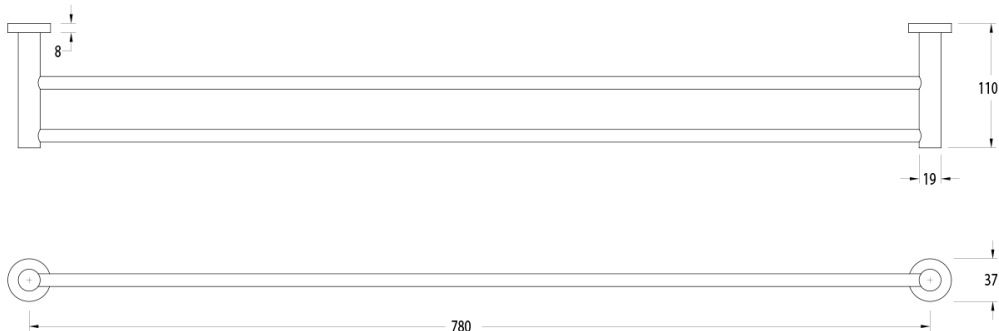

Milli Mood Edit Double Towel Rail 780mm PVD Brushed Gold

9510923

SPECIFICATIONS

Recommended Use	Domestic, Hotel & Commercial
Colour	Brushed Gold
Material	DR Brass

WARRANTY

Replacement Only - Domestic Use 15 Years

Please refer to Warranty Page for full Terms and Conditions

Dimensions are nominal measurements only.

CLEANING RECOMMENDATIONS:

We recommend the use of soapy water or approved cleaners. This product should not be cleaned with abrasive materials. Damage caused by any improper treatment is not covered by the product warranty. Refer to Warranty Conditions

Disclaimer: Products in this specification manual must by regulation be installed by licensed and registered trade people. The manufacturer/distributor reserves the right to vary specifications or delete models from their range without prior notification. Dimensions are nominal measurements only. Dimensions and set-outs listed are correct at time of publication however the manufacturer/distributor takes no responsibility for printing errors.

Published 28/03/2022

To see the complete Milli range go to
www.reece.com.au