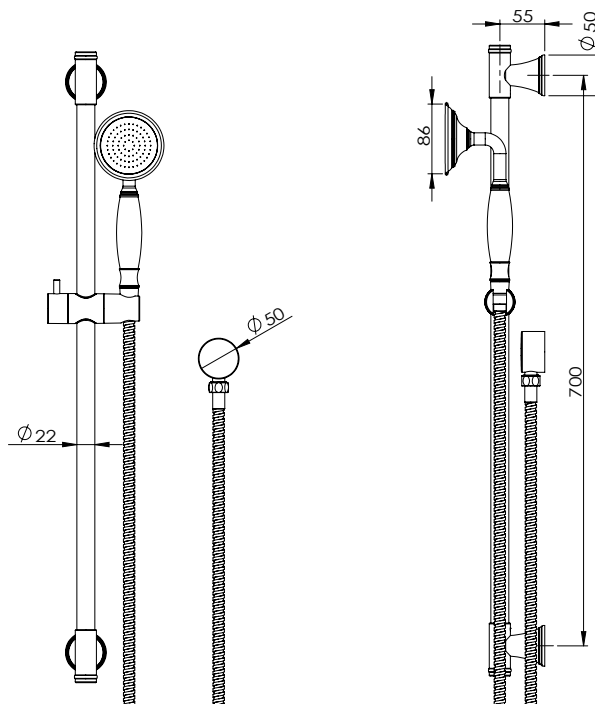

Posh Canterbury Single Rail Shower with Wall Water Inlet Chrome (3 Star)

9511250

SPECIFICATIONS

Recommended Use	Domestic, Hotel & Commercial
Colour	Chrome
Finish	Polished
Material	Brass
Recommended Pressure Range	150-500 kPa
Maximum Continuous Working Temperature	80 deg C
Suitable for Storage Tank Hot Water	Yes
Suitable for Continuous Flow Hot Water	Yes
Suitable for Gravity Feed Hot Water	No

WARRANTY

Warranty - Domestic Use	7 Years
Parts Replacement Only	12 Months

Please refer to Warranty Page for full Terms and Conditions

Dimensions are nominal measurements only.

CLEANING RECOMMENDATIONS:

We recommend the use of soapy water or approved cleaners. This product should not be cleaned with abrasive materials. Damage caused by any improper treatment is not covered by the product warranty. Refer to Warranty Conditions

Disclaimer: Products in this specification manual must by regulation be installed by licensed and registered trade people. The manufacturer/distributor reserves the right to vary specifications or delete models from their range without prior notification. Dimensions are nominal measurements only. Dimensions and set-outs listed are correct at time of publication however the manufacturer/distributor takes no responsibility for printing errors.

Published 02/03/2022

To see the complete Posh range go to www.reece.com.au